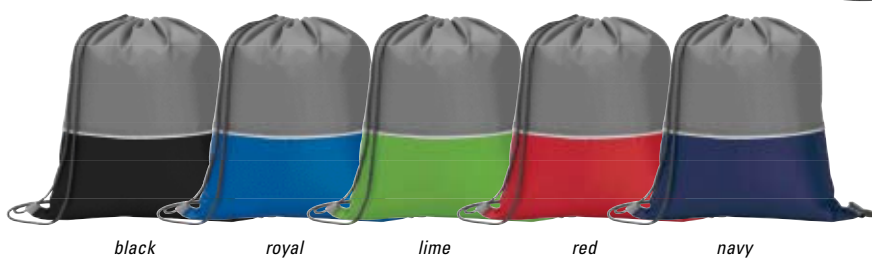

2010

Just Arrived!

NEW Fashionable Totes and Drawcords

NEW A801 Printed Poly Pro Tote

Size: 14W x 14H
Weight: 22 lbs. per 100
Imprint Area: 6W x 6H
Features:

- Non-woven polypropylene
- Screen printed motif on both sides of tote

Screenprint	100	250	500	1000	2500	
A801	1.99	1.76	1.63	1.54	1.49	5C

NEW A523 Printed Grande Tote

Size: 12.5W x 14H x 8.5D
Weight: 24 lbs. per 100
Imprint Area: 5W x 6H
Features:

- Durable, water-resistant non-woven polypropylene
- Handles and gusset printed with all-over design
- Recyclable
- Reusable and hand-washable
- Generous 8.5" gusset with covered bottom insert
- Reinforced 20" handles

Screenprint	100	250	500	1000	2500	
A523	2.49	2.28	2.19	2.09	1.99	5C

NEW A408 Horizon Drawcord

Size: 14W x 16.5H
Weight: 12 lbs. per 100
Imprint Area: 9W x 6H / top
 9W x 5H / bottom
Features:

- 210D polyester
- Reinforced corners
- Double drawcord closure

Screenprint	100	250	500	1000	2500	
A408	3.93	3.10	2.57	2.17	2.09	5C

NEW A541 Spirit Backpack

Size: 11.75W x 15.75H x 6D
Weight: 27 lbs. per 100
Imprint Area: 5W x 5H / right of pocket
Features:

- Zippered closure
- Zippered front pocket
- Reinforced adjustable straps
- Water bottle pocket
- Add \$0.55 (G) run charge per additional color