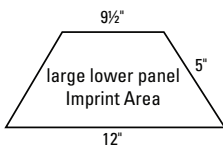

Madison Square Umbrella F808

Arc: 62"

- Windproof square, double canopy design in durable nylon
- Fiberglass shaft with EVA foam handle

$16.78

WAS $19.97, SAVE 16%

25 piece minimum (C) / 1 color / 1 location screen print