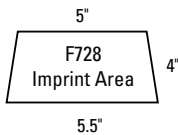

Mini Diez Auto Open / Auto Close Folding Umbrella F728

Arc: 42", folds to 11"

- Stylish pongee fabric
- Auto open / auto close
- Metal shaft, plastic handle

$10.98

WAS $13.48, SAVE 19%

50 piece minimum (C) / 1 color / 1 location screen print