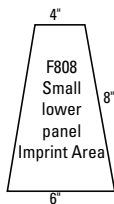

Madison Square Umbrella F808

Arc: 62"

- Windproof square, double canopy design in durable nylon
- Fiberglass shaft with EVA foam handle

$16.78

WAS $19.97, SAVE 16%

25 piece minimum (C) / 1 color / 1 location screen print