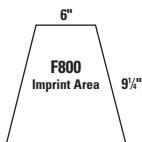

Standard imprint area 6 1/4"