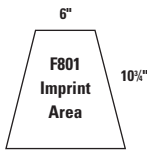

Features:

- Double ribbed frame for strength
- Metal shaft with wood handle

$8.99

WAS $10.50, SAVE 14%

50 piece minimum (C), 1 color / 1 location screen print

11"
Standard imprint area