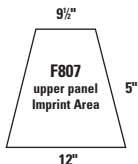

Standard imprint area