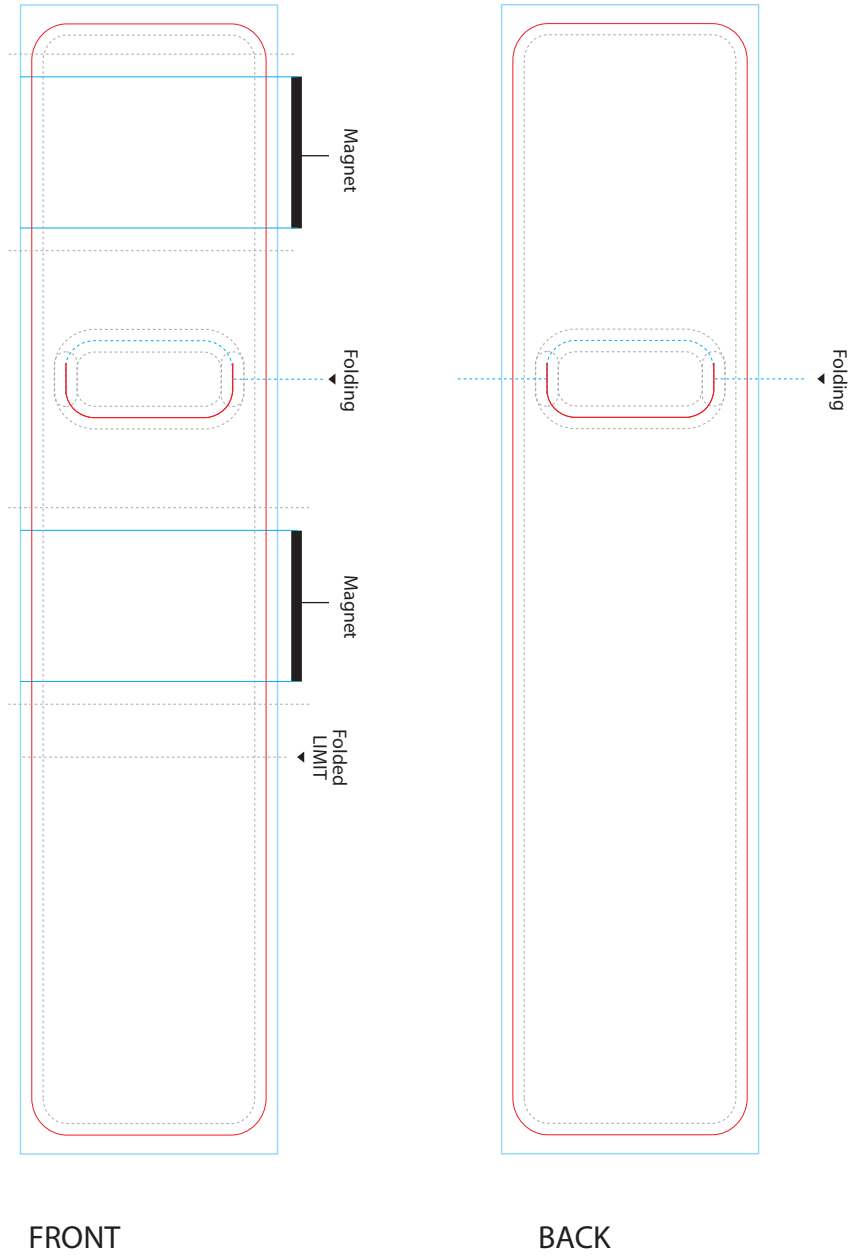

# VT7900

## Standard Magnetic Bookmark

-  Maximum Bleed Area. Please DO NOT exceed the max-area. Please use it at the exact edge.
-  Cutting area. Please DO NOT place any element close or over unless you intended/in purpose to be cropped
-  Safe. Place all your elements and text within the SAFE AREA (1/16 from the cropping edge/red line).