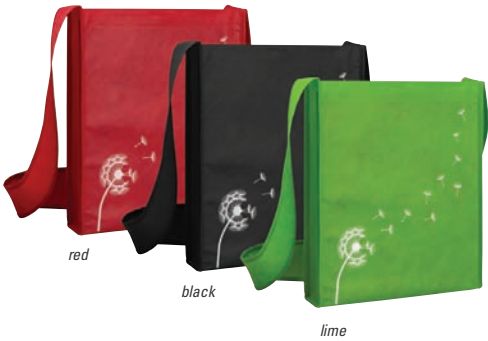

vpg TOTES... follow your *dreams*

## Poly Pro PRINT POWER! Priced Right!

Delivered in 2-4-6 DAYS.

**ZIP SHIP!** features our most popular decoration methods for each product category **DELIVERED IN 2-4-6 DAYS.**

royal

red

black

lime

### Poly Pro MonoGraFX™ Sling Tote A813

**Size:** 12W x 14H x 3D

**Imprint:** 6W x 5H

**Features:**

- Economical, lightweight polypropylene in sling style with breezy dandelion print
- Adjustable 3W x 44L strap
- 3" gusset