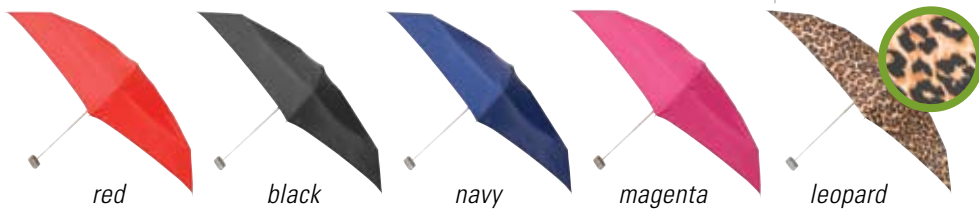

Brought to you exclusively from

vitronic
PROMOTIONAL GROUP

totes

jingle
brella™

Seasonal Holiday Selection
totes jingle 'brella™
FT824

Features:

- 38" arc, 4-section shaft, manual open
- Mini 6" in length, folded
- Fabric purse case

Perfectly presented in an elegant gift box

polka dots

red

black

navy

magenta

leopard

	25	50	100	250	500	
FT824 totes jingle 'brella™	17.98	17.48	16.48	15.48	14.98	5C
Additional Color	1.80	1.50	1.20	1.20	1.20	5C