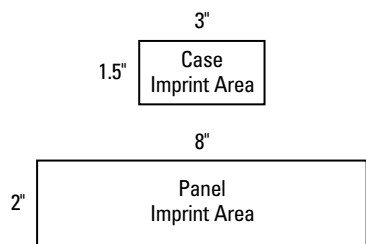

Brought to you exclusively from

vitronic
PROMOTIONAL GROUP

totes

jingle
brella™

Seasonal Holiday Selection
totes jingle 'brella™
FT824

Features:

- 38" arc, 4-section shaft, manual open
- Mini 6" in length, folded
- Fabric purse case