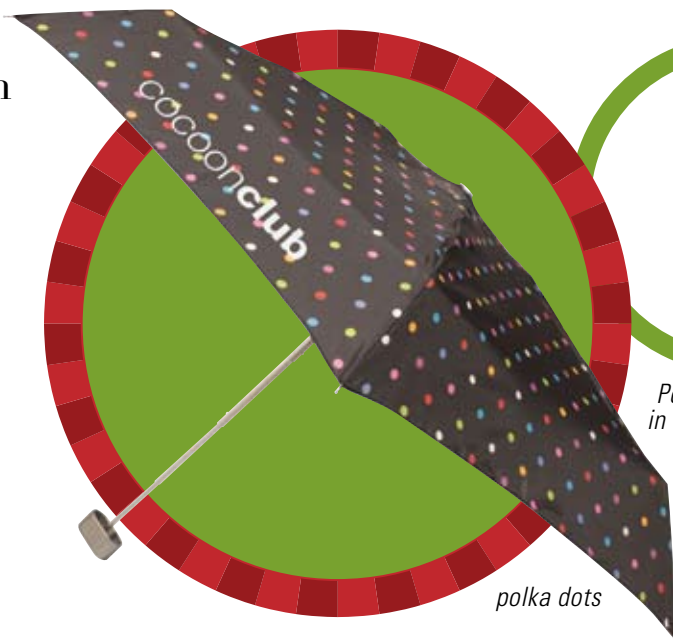

Brought to you exclusively from

vitronic
PROMOTIONAL GROUP

totes

jingle
brella™

Seasonal Holiday Selection
totes jingle 'brella™
FT824

Features:

- 38" arc, 4-section shaft, manual open
- Mini 6" in length, folded
- Fabric purse case

Perfectly presented in an elegant gift box

polka dots

red

black

navy

magenta

leopard

	25	50	100	250	500	
FT824 totes jingle 'brella™	17.98	17.48	16.48	15.48	14.98	5C
Additional Color	1.80	1.50	1.20	1.20	1.20	5C