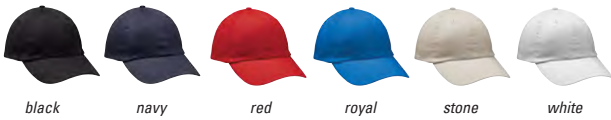

# SOLUTIONS

v p g v a l u e l i n e

7320 ALL-AROUND UNSTRUCTURED CAP

always stocked 7375 THE VISOR

always stocked 7370 PRO-MESH CAP

v p g v a l u e l i n e

**FREE SETUP**  
**FREE TAPE**

Image Lock **3.38<sup>(C)</sup>**  
144 or more

Embroidery **5.63<sup>(C)</sup>**  
144 or more

7362 RALLY CAP

**Image Lock** pricing includes 1 color / 1 location imprint. New order set up is \$52 (G) per color / location. Set up waived at 144 pieces.  
**Embroidery** pricing includes 1 location up to 5,000 stitches. New order embroidery disk charge is \$100 (G) up to 5,000 stitches, one location - waived at 144 pieces. Each additional 1,000 stitches add \$25 (G) to disk price and \$0.36 (G) per item run charge.