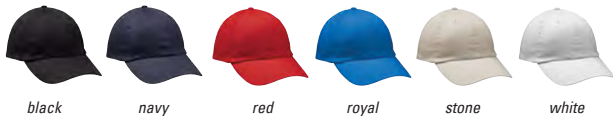

SOLUTIONS

v p g v a l u e l i n e

7320 ALL-AROUND UNSTRUCTURED CAP

always stocked 7375 THE VISOR

always stocked 7370 PRO-MESH CAP

v p g v a l u e l i n e

FREE SETUP
FREE TAPE

Image Lock **3.38^(C)**
144 or more

Embroidery **5.63^(C)**
144 or more

7362 RALLY CAP

Image Lock pricing includes 1 color / 1 location imprint. New order set up is \$52 (G) per color / location. Set up waived at 144 pieces.
Embroidery pricing includes 1 location up to 5,000 stitches. New order embroidery disk charge is \$100 (G) up to 5,000 stitches, one location - waived at 144 pieces. Each additional 1,000 stitches add \$25 (G) to disk price and \$0.36 (G) per item run charge.