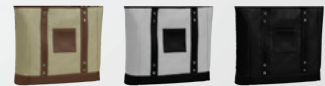

AVENUE COLLECTION

Elegance at an affordable price. Designed from durable 600D polyester with luxurious Litchi fabric accents.

Special Savings!

khaki/
brown gray/
black black/
black
color options available for all products

	New!					
	50	100	250	500	1000	5c
A949 AVENUE TOILETRY BAG	\$8.59	\$8.19	\$7.69	\$7.19	\$6.69	
V6445 AVENUE STANDARD FOLDER	\$13.38	\$12.99	\$12.48	\$12.09	\$11.68	

	New!					
	25	50	100	250	500	5c
A947 AVENUE TOTE	\$18.29	\$17.19	\$16.49	\$15.98	\$14.99	
A945 AVENUE VERTICAL LAPTOP BAG	\$18.89	\$18.39	\$17.78	\$17.39	\$16.99	
A948 AVENUE MESSENGER	\$23.89	\$23.19	\$22.49	\$21.95	\$20.99	
A941 AVENUE OVERNIGHT BAG	\$28.79	\$27.69	\$26.99	\$26.49	\$25.49	
A940 AVENUE WEEKEND BAG	\$31.78	\$30.69	\$29.99	\$29.49	\$28.48	