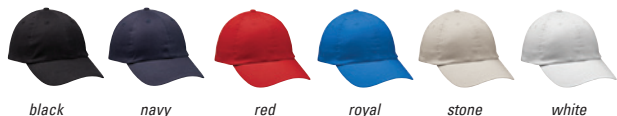

SOLUTIONS

v p g v a l u e l i n e

7320 ALL-AROUND UNSTRUCTURED CAP

 7375 THE VISOR

 7370 PRO-MESH CAP

v p g v a l u e l i n e

FREE SETUP
FREE TAPE

Image Lock **3.38^(C)**
144 or more

Embroidery **5.63^(C)**
144 or more

7362 RALLY CAP

Image Lock pricing includes 1 color / 1 location imprint. New order set up is \$52 (G) per color / location. Set up waived at 144 pieces.
Embroidery pricing includes 1 location up to 5,000 stitches. New order embroidery disk charge is \$100 (G) up to 5,000 stitches, one location - waived at 144 pieces. Each additional 1,000 stitches add \$25 (G) to disk price and \$0.36 (G) per item run charge.