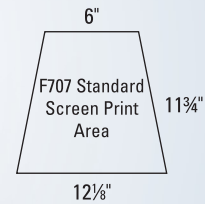

UMBRELLAS

Sing in the Rain with...

Special Savings!

Arc: 58", folds to 22"

Weight: 28 lbs. per 24

Features:

- Metal shaft, wooden handle
- Auto open

AVAILABLE IN:

	25	50	100	250	500	5c
F707 TRAVELER AUTO OPEN FOLDING UMBRELLA	\$14.49	\$13.89	\$12.89	\$11.98	\$11.48	

New Order Set Up is \$52 (G) per color/ location. Price includes one color / one location screen print. Offer expires 12/31/12.