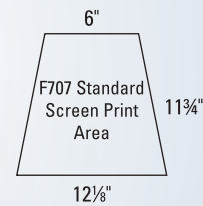

UMBRELLAS

Sing in the Rain with...

Special Savings!

Arc: 58", folds to 22"

Weight: 28 lbs. per 24

Features:

- Metal shaft, wooden handle
- Auto open

AVAILABLE IN:

	25	50	100	250	500	5c
F707 TRAVELER AUTO OPEN FOLDING UMBRELLA	\$14.49	\$13.89	\$12.89	\$11.98	\$11.48	

New Order Set Up is \$52 (G) per color/ location. Price includes one color / one location screen print. Offer expires 12/31/12.