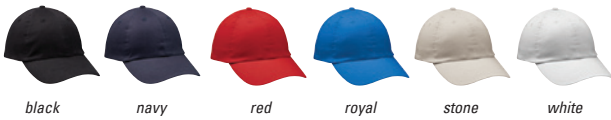

SOLUTIONS

v p g v a l u e l i n e

7320 ALL-AROUND UNSTRUCTURED CAP

always stocked 7375 THE VISOR

always stocked 7370 PRO-MESH CAP

v p g v a l u e l i n e

FREE SETUP
FREE TAPE

Image Lock **3.38^(C)**
144 or more

Embroidery **5.63^(C)**
144 or more

7362 RALLY CAP

Image Lock pricing includes 1 color / 1 location imprint. New order set up is \$52 (G) per color / location. Set up waived at 144 pieces.
Embroidery pricing includes 1 location up to 5,000 stitches. New order embroidery disk charge is \$100 (G) up to 5,000 stitches, one location - waived at 144 pieces. Each additional 1,000 stitches add \$25 (G) to disk price and \$0.36 (G) per item run charge.