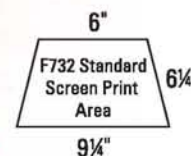

save 22%

A531 Spirit Duffel Bag

**new** A531 Spirit Duffel Bag  
Size: 17W x 10D  
Imprint Area: 5.5W x 5.5H

**\$4.69**

100 piece minimum (C)

save 9%

CT802 6" Mascots

**new** CT802 6" Mascots  
Overall size: 6"  
Sitting size: 5.5"  
Imprint Area: 2W x 1H / T-Shirt

**\$6.59**

48 piece minimum (C)

F732 Sports League Auto Open Umbrella

**new** F732 Sports League Auto Open Umbrella  
Arc: 44", folds to 15"

**\$7.19**

25 piece minimum (C)

save 18%

A792 Sports First Aid Kit

**new** A792 Sports First Aid Kit  
Size: 6W x 6H  
Imprint Area: 4W x 3H

**\$2.93**

100 piece minimum (C)

Pricing includes 1 color / 1 location screen print unless otherwise noted.

free setup

special PRICE