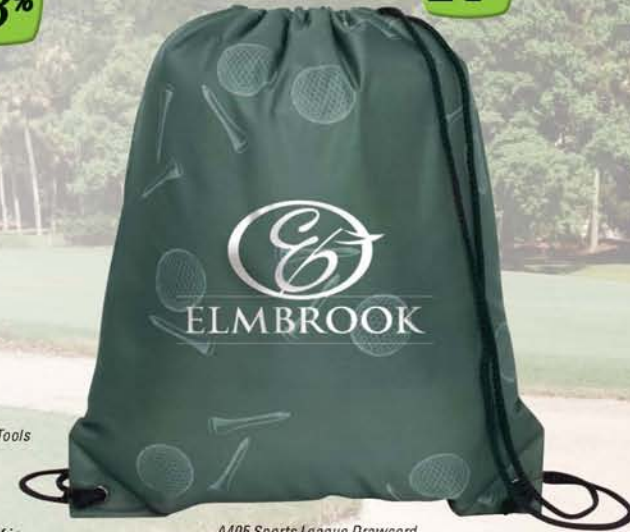

A59633 Golfer's Pal Kit with Basic Golf Tools

A59633 Golfer's Pal Kit  
with Basic Golf Tools  
Size: 5W x 7H  
Imprint Area: 3.75W x 3.75H

**\$2.75**

50 piece minimum (C)

save  
**23%**

save  
**24%**

A405 Sports League Drawcord