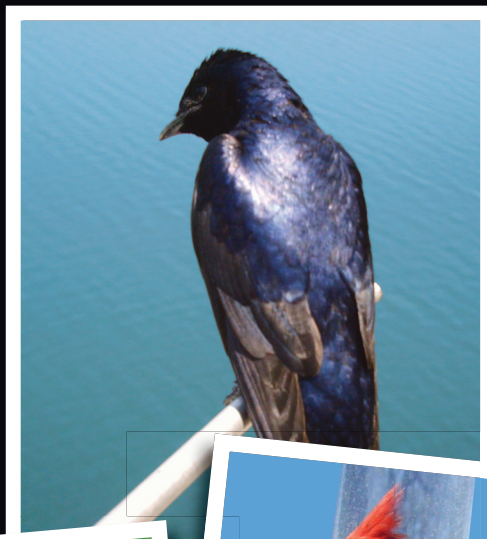

See what you've been missing...

Actual BirdCam photos

... with a **Wingscapes BirdCam**

Available Now from Wild Birds Unlimited,
Wild Bird Centers, and Duncraft.com

888.811.WING | www.wingscapes.com

Introducing the Wingscapes BirdCam

The Wingscapes BirdCam captures digital photos and videos of your birds while you are away. Weatherproof, motion-activated, and easy to use, this revolutionary tool will enhance how we observe, enjoy, and learn about wildlife.

Why have a BirdCam? The BirdCam helps us rediscover the birds we thought we knew and provides a new way to watch, enjoy, and share birds...

- **Get closer...** with a BirdCam, the secret lives of birds are revealed in stunning clarity and color.
- **See what you've missed...** the BirdCam watches your feeders while you're away, so you can watch whenever you want!
- **Share your birds...** now it is easier than ever to share your birds – through email, printing, video-sharing, and the web.
- **Citizen Science...** already in use by field biologists, the BirdCam is perfect for citizen science and school projects.

How does the BirdCam work? Wingscapes has designed the BirdCam to be very easy to operate and can be used minutes after unpacking. An infrared sensor detects birds and takes either digital photographs or 10-second video clips while you are away. Images can be viewed on a TV or downloaded to computer for printing or email. The BirdCam also works in Timelapse and Manual modes, and has a remote control which can trigger the BirdCam from 30 feet away. The easy menu system allows users to select preset, "EASY" programs or adjust settings to suit their needs.