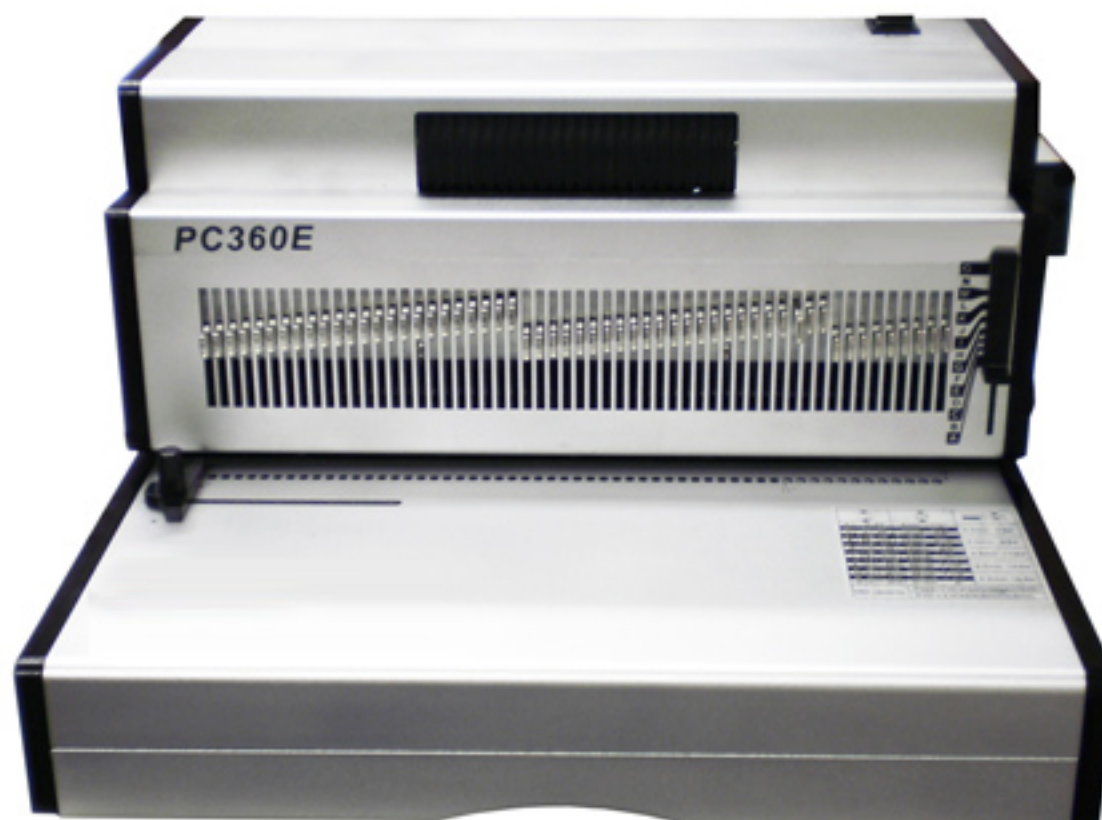

PC360E

Electric Coil Binding Machine

NEW

Features:

Punches up to 25 sheets of 20 lb paper

Punches up to 2 sheets of 8 mil covers

Adjustable edge guide

Electric Coil Inserter

All Metal Construction

Technical Data:

Paper Dimensions: A4, A5, Letter, Cover

Net Weight: 26 kg

Dimensions: 530 x 495 x 360 mm (L x D x W)

Voltage: 115 VAC / 60 HZ

Motor Wattage: 120W