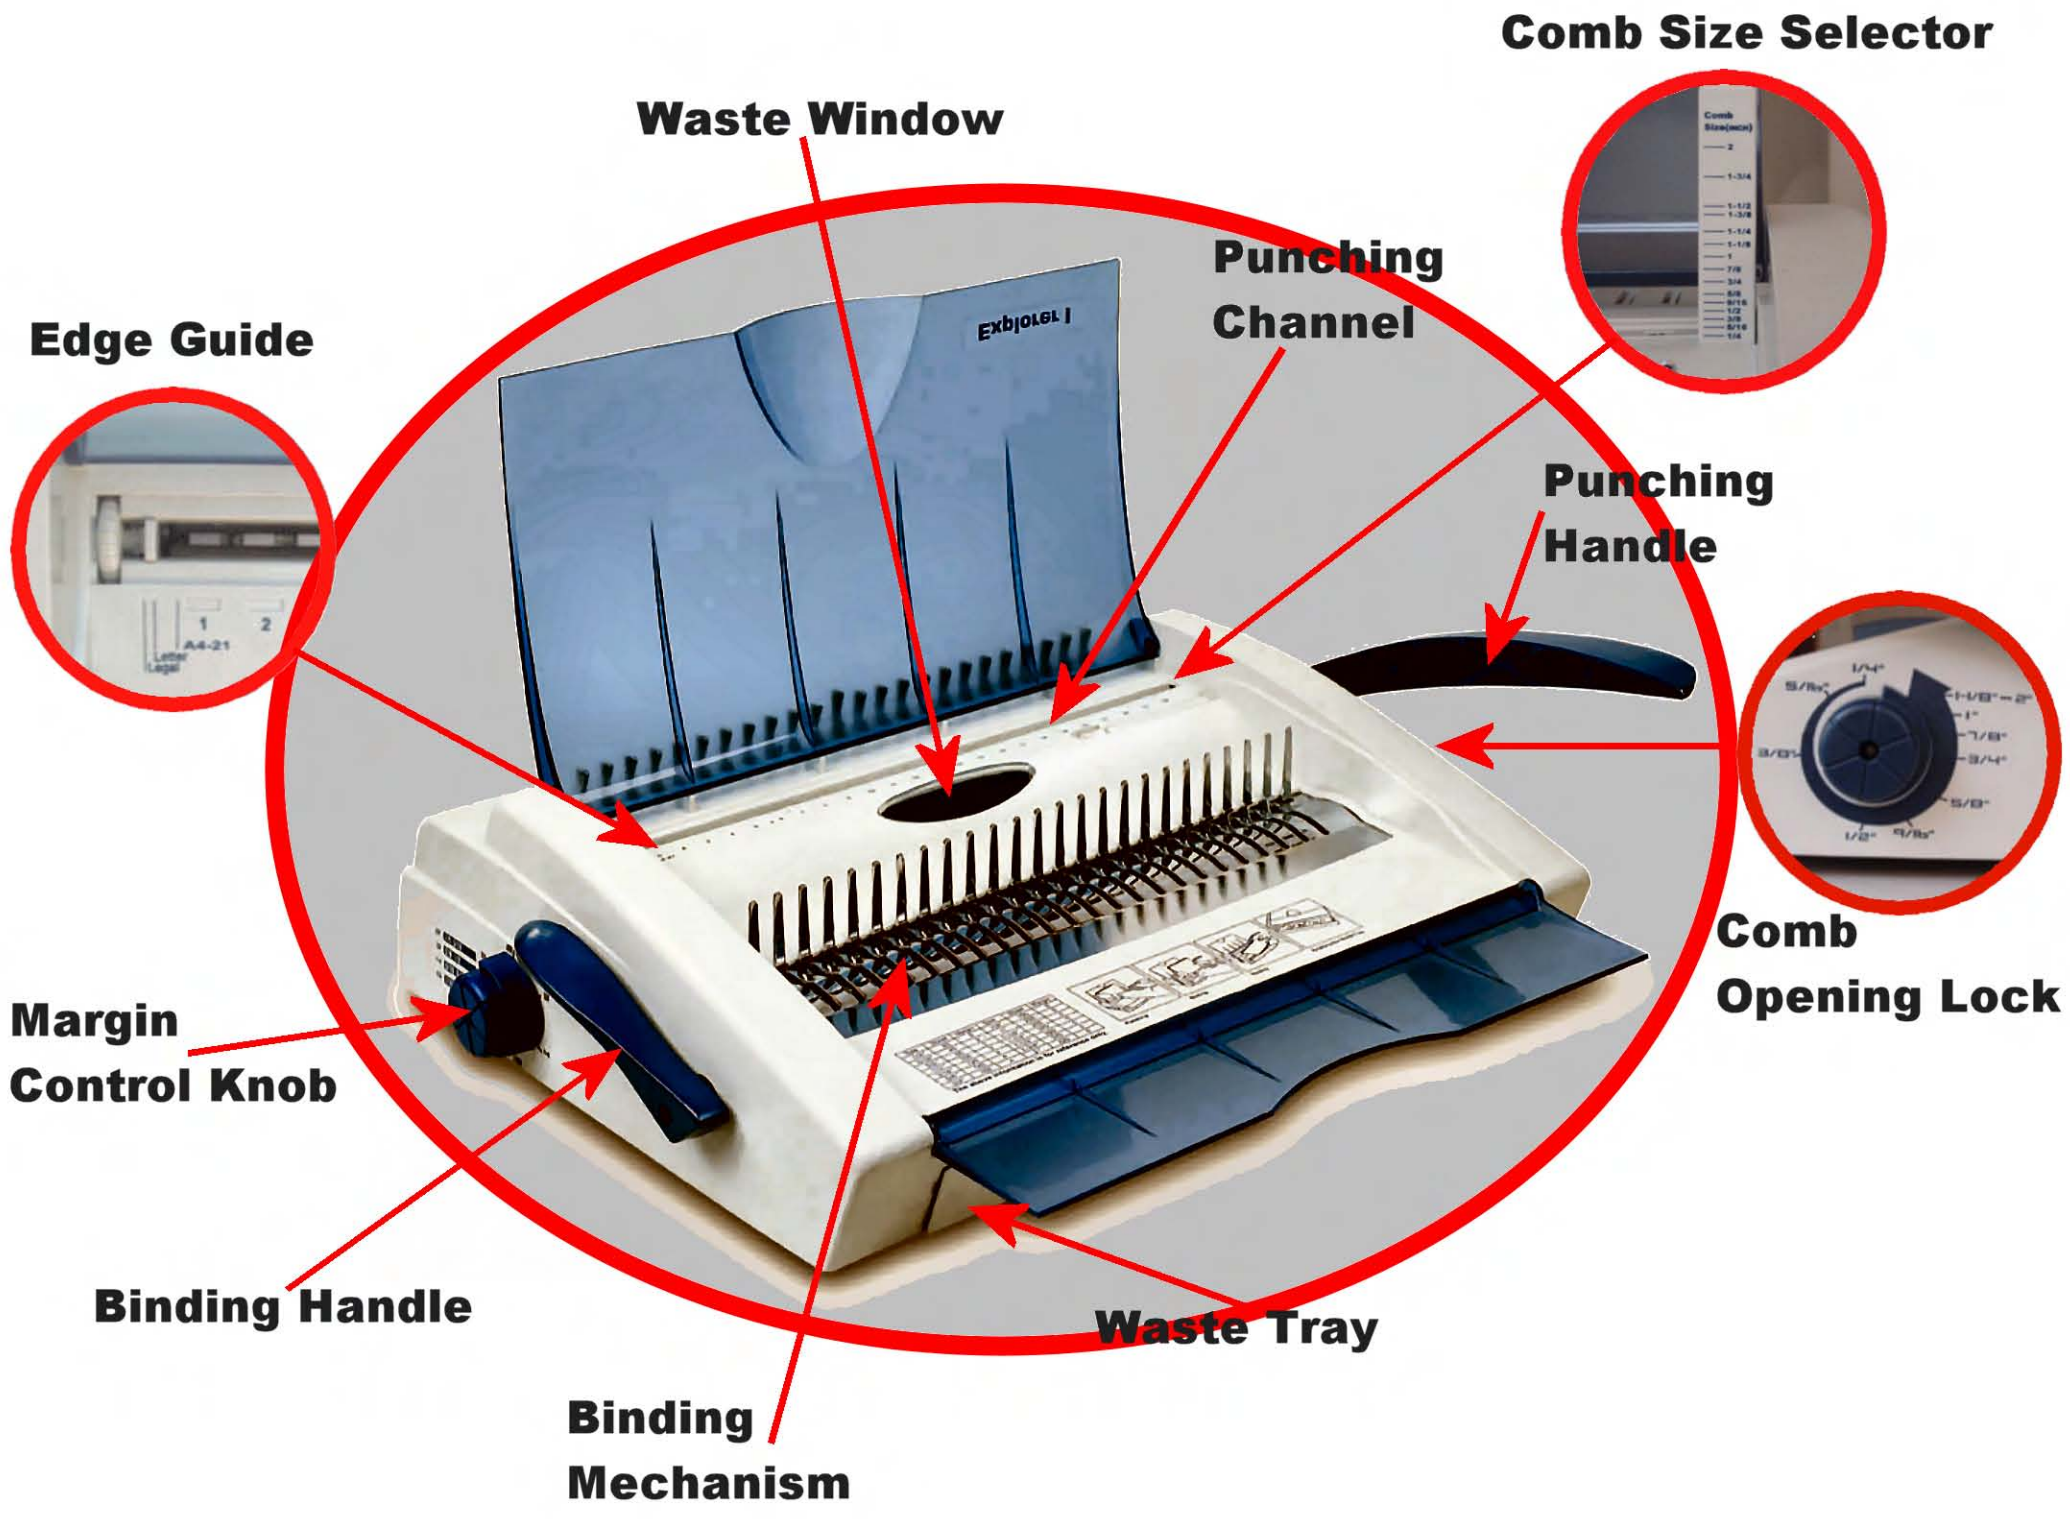

## Explorer1

- \*Punches Up To 25 Sheets
- \*24 Hole Punching Capacity
- \*Up To Legal Size Paper
- \*24 Disengageable Pins
- \*Depth Margin Adjustment

## Professional Comb Binding System

The Award Winner For Award Winning Presentation

**Waste Window**

**Comb Size Selector**

**Edge Guide**

**Punching Channel**

**Punching Handle**

**Margin Control Knob**

**Comb Opening Lock**

**Binding Handle**

**Waste Tray**

**Binding Mechanism**