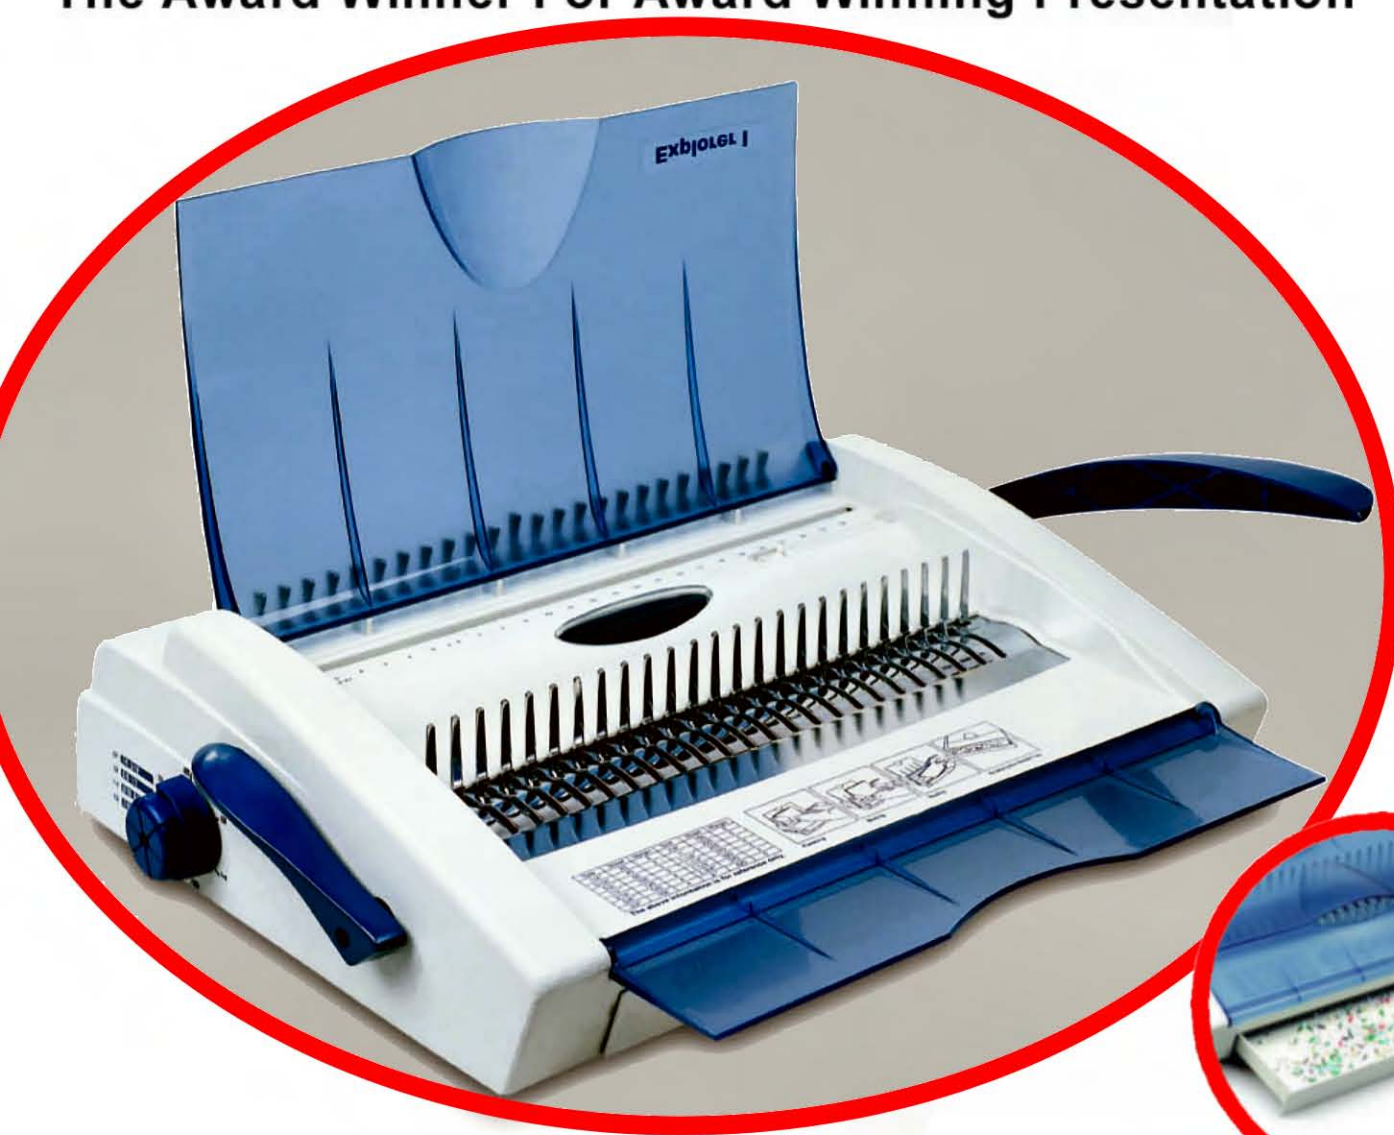

Explorer

Professional Comb Binding System

The Award Winner For Award Winning Presentation