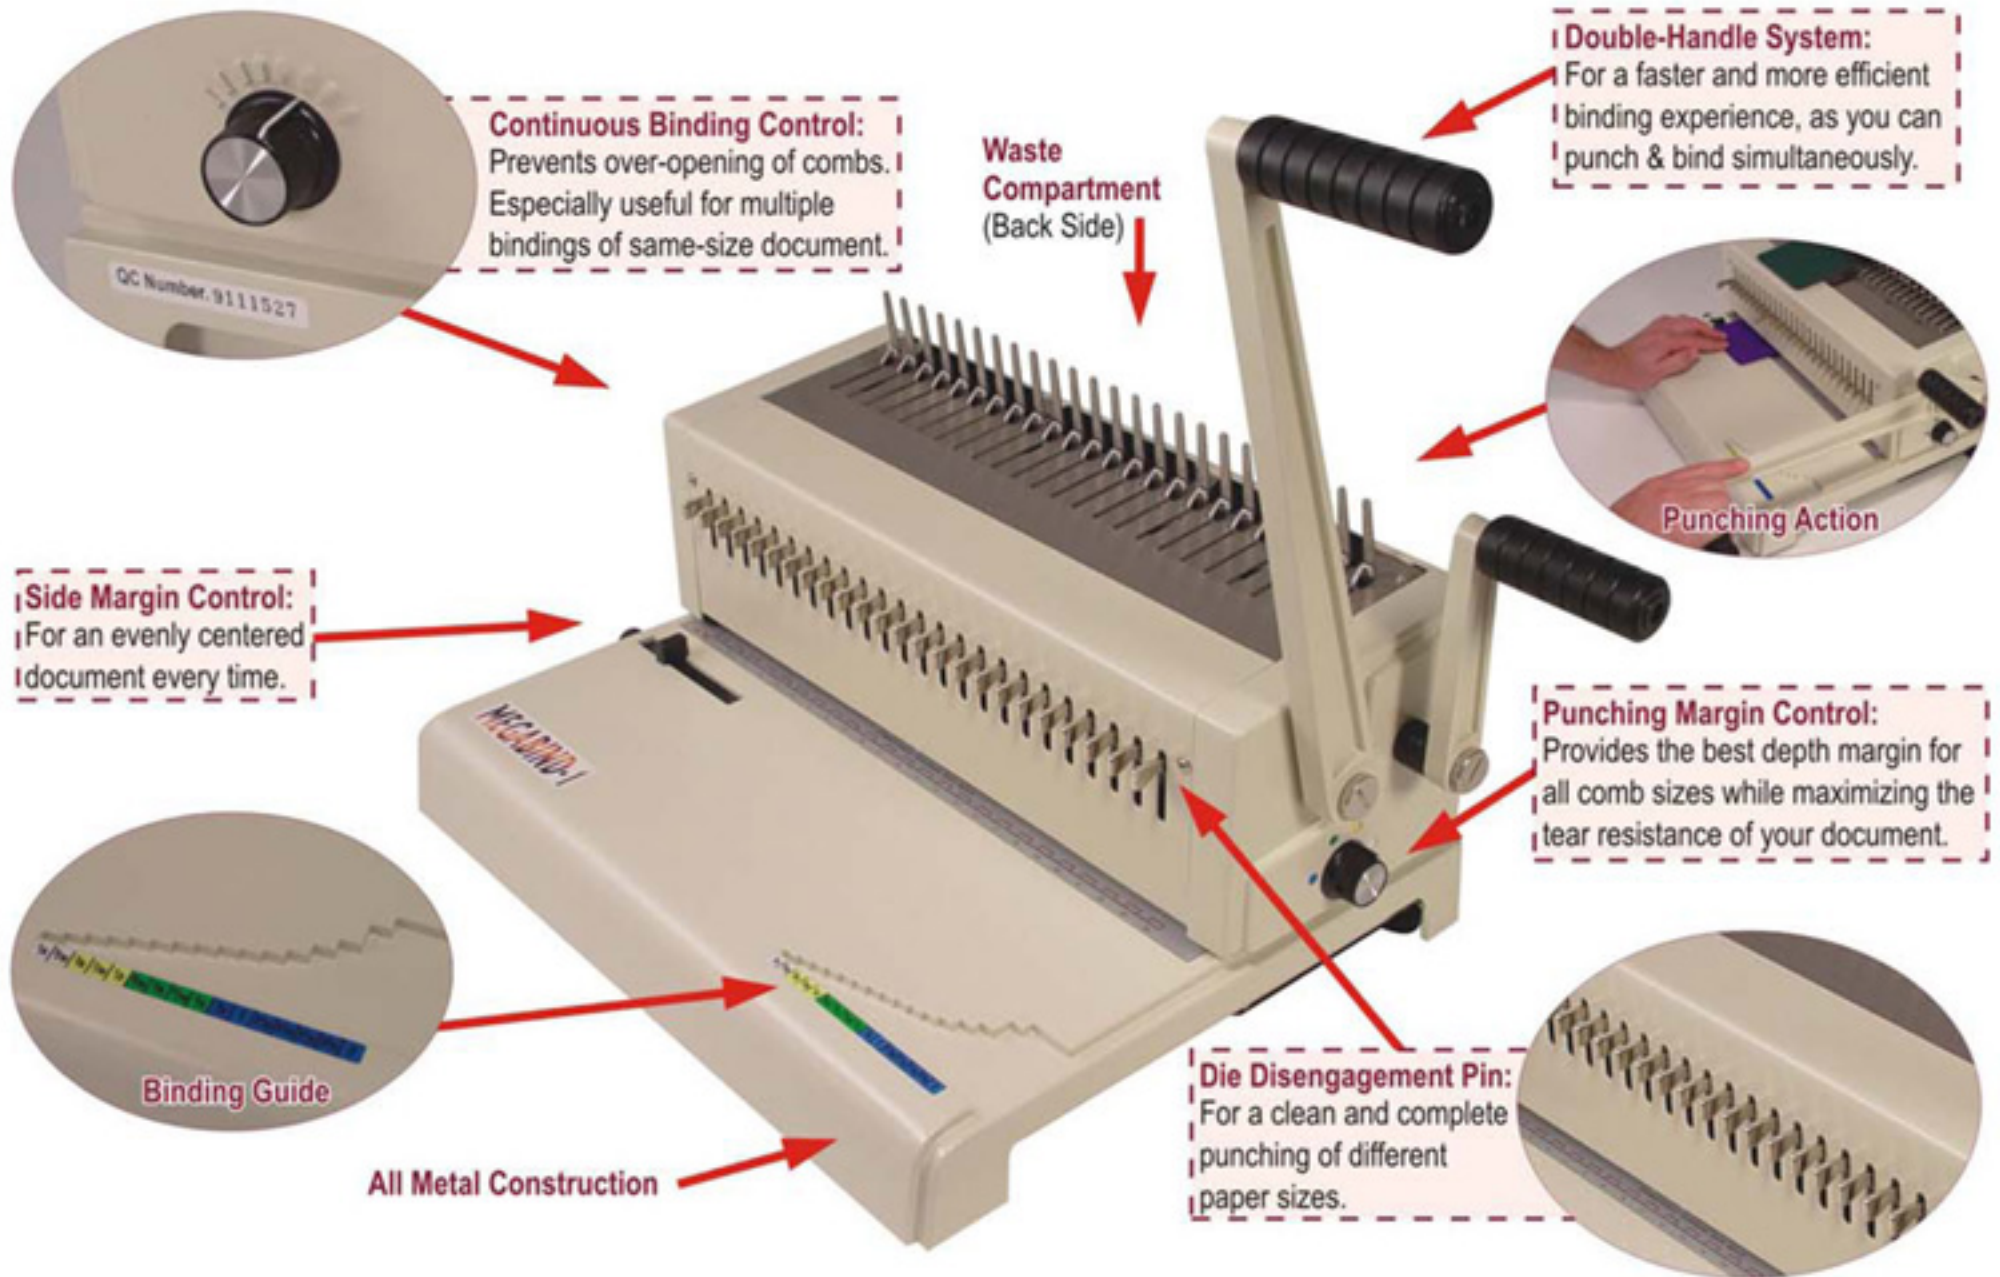

MegaBind

(Comb Punch & Binding Equipment)

- ◆ **HEAVY-DUTY**
- ◆ **COMPLETE**
- ◆ **EFFECTIVE**
- ◆ **VERSATILE**

MegaBind-1

MegaBind-2
With built-in Wire Closer!

MegaBind-1E
Electrical Punch!

MegaBind

Comb Punch & Binding Equipment

The Most Complete Binder In Its Class:
With All The Extra Features For A Professional And Easy Bind.

MegaBind SPECIFICATIONS

MODEL:	MegaBind-1	MegaBind-2	MegaBind-1E
PITCH:	Standard Comb Pitch (9/16")		
PUNCH:	Manual	Manual	Electric
PUNCHING LENGTH:	14" (24 dies)		
DISENGAGING DIES:	All 24 Dies		
HOLE PUNCH:	Rectangular (5/16" x 1/8")		
COMB BINDING CAPACITY:	From 3/16" to 2"		
PUNCHING CAPACITY:	Up to 20 sheets (20 Lbs)		Up to 20 sheets (20 Lbs)
SIDE MARGIN CONTROL:	Included		
PUNCHING MARGIN CONTROL:	Included		
CONTINUOUS BINDING CONTROL:	Included		
WIRE CLOSER:	No	Included (up to 9/16")	No
CONSTRUCTION:	Metal		
WEIGHT & VOLUME:	31 lbs & 2.0 CbFt	31 lbs & 2.0 CbFt	40 lbs & 2.5 CbFt
WARRANTY:	One Year		