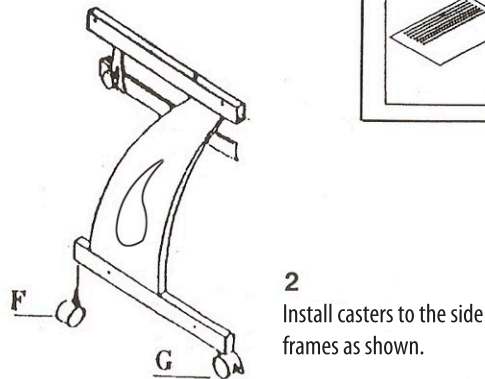

## Model LCT-6

Customer Service Dept  
 Luxor  
 2245 Delany Rd  
 Waukegan, IL 60087  
 Ph: 847/244-1800 • 800/323-4656  
 Fax: 847/244-1818 • 800/327-1698

PARTS LIST				
 C 6mm x 40mm x12	 F x2	 G x2	 I x6	 J 4mm x 8mm x8
 Back Brace x1	 1 SIDE FRAMES x2	 2 CROSS BARS x4	 3 runner x2	 4 x1
 5 TOP SHELF x1	 6 BOTTOM SHELF x1	 7 Keyboard shelf x1	 Allen Wrench x1	

**NOTE: DO NOT SCREW ALL CROSS BARS TOO TIGHT DURING ASSEMBLY.**