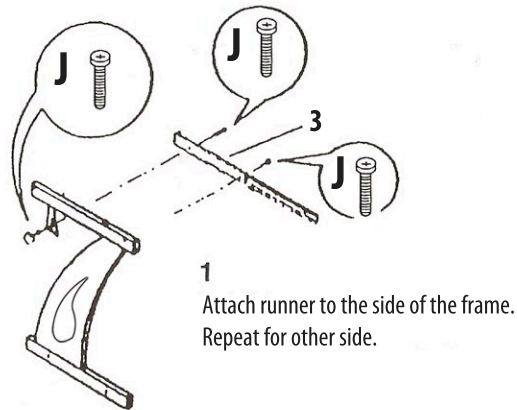

## Model LCT-6

Customer Service Dept  
 Luxor  
 2245 Delany Rd  
 Waukegan, IL 60087  
 Ph: 847/244-1800 • 800/323-4656  
 Fax: 847/244-1818 • 800/327-1698

PARTS LIST				
 C 6mm x 40mm x12	 F x2	 G x2	 I x6	 J 4mm x 8mm x8
 Back Brace x1	 1 SIDE FRAMES x2	 2 CROSS BARS x4	 3 runner x2	 4 x1
 5 TOP SHELF x1	 6 BOTTOM SHELF x1	 7 Keyboard shelf x1	 Allen Wrench x1	

**NOTE: DO NOT SCREW ALL CROSS BARS TOO TIGHT DURING ASSEMBLY.**