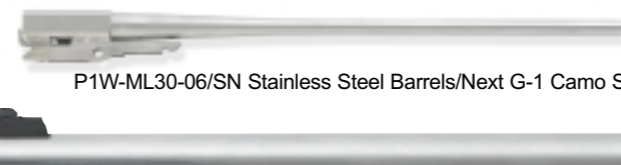

P1W-ML270/SC Stainless Steel Barrels/Composite Stocks

.50 Caliber Muzzleloader & .30-06 Caliber Centerfire Combination Packages:

P1W-ML30-06/SC Stainless Steel Barrels/Composite Stocks

P1W-ML30-06/BC Blued Barrels/Composite Stocks