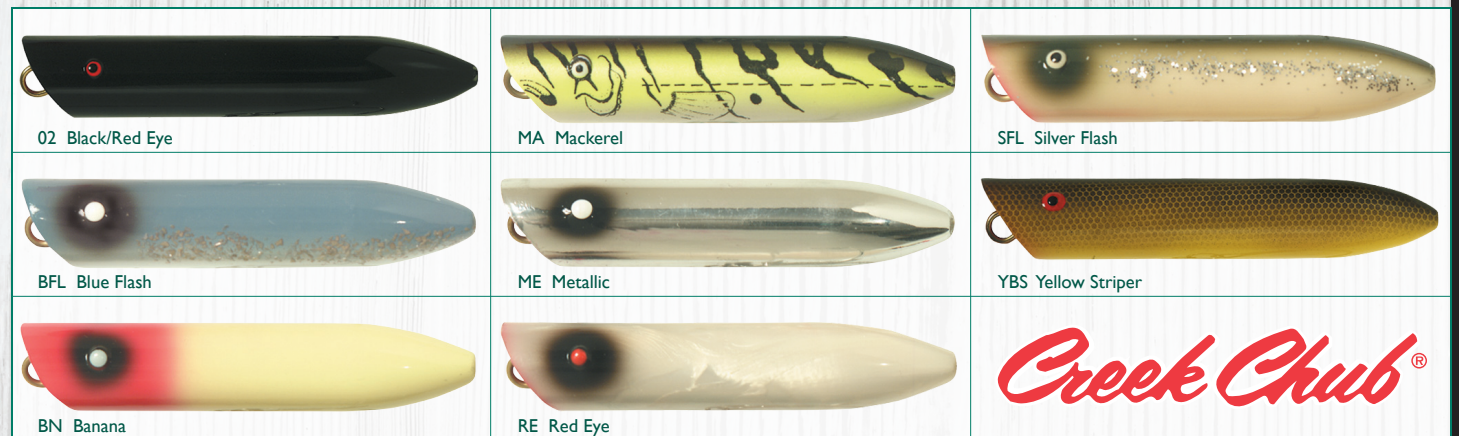

Model	Description	Available Colors
11900P	Striper Strike	02, BFL, BN, MA, ME, RE, SFL, YBS
12100P	Striper Strike	02, BFL, BN, MA, ME, RE, SFL, YBS
12500P	Striper Strike	BFL, ME, RE, SFL
12400P	Striper Strike	BFL, ME, RE, SFL

Creek Chub®