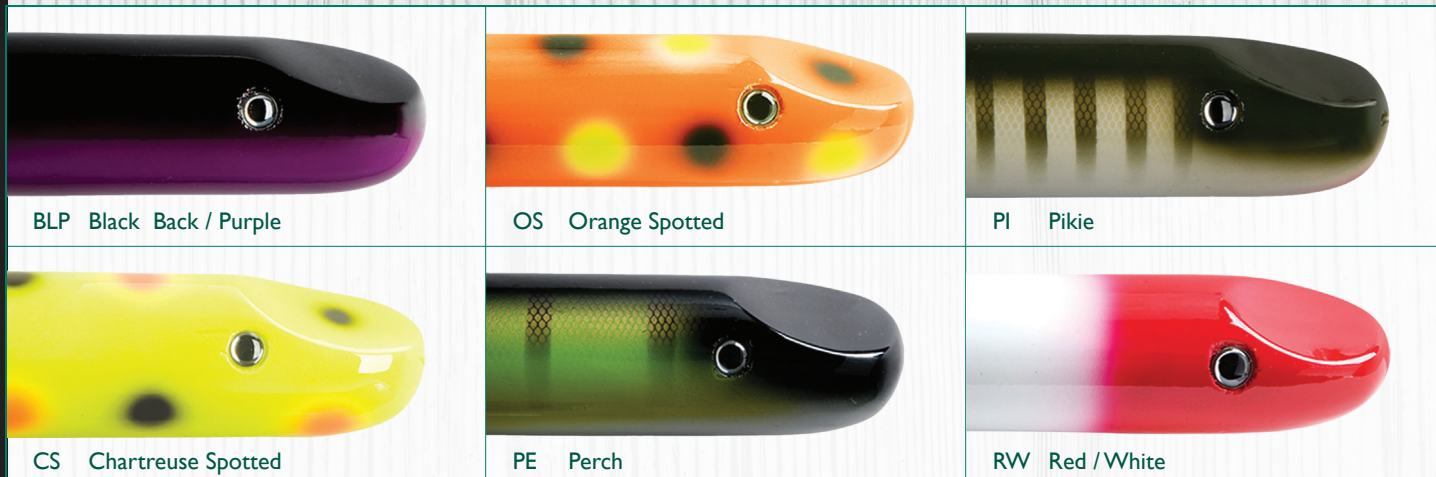

Creek Chub®

17400 - Surfster (7")
(Heavy duty thru-wire construction)

17300 - Surfster (6")
(Heavy duty thru-wire construction)

Built with Saltwater Grade Components & Stout Hard Wood Body

- Traditional Stainless Steel Lip
- Super Tough Stainless Steel
- Ultra Realistic Large Pupil Eyes
- The Perfect Target for Big Predators
- Rugged Heavy Swivels
- Sturdy Triple Split Rings
- 3X Saltwater Grade Hooks

WOODEN PIKIE™

IW6800 - Wooden Pike
(Heavy duty thru-wire construction)

IW800 - Jointed Wooden Pike

Anglers who are serious about catching heavyweight fish – whether muskies, stripers or other mammoth predator species – will not want to be without these versions of a classic Creek Chub lure. The Jointed Wooden Pike and Wooden Pike offer the classic Pike's distinctive fish-imitating profile, but are super-sized, traditional wood construction and equipped with ultra heavy-duty hardware and thru-wire construction. Both are designed to be cast L-O-N-G distances but are equally effective as trolling plugs.

Model	Description	Size (in) (cm)	Weight (oz) (g)	Hook	Cranking	Trolling
IW6800	Wooden Pike	8" 20 cm	3 ³ / ₈ oz 96 g	4/0 Saltwater Hooks	Subsurface	Surface - 4'
IW800	Jointed Wooden Pike	11" 28 cm	3 ⁷ / ₈ oz 109 g	4/0 Saltwater Hooks	Subsurface	Surface - 4'

Model	Description	Available Colors
IW6800	Wooden Pike	All Colors Available
IW800	Jointed Wooden Pike	PE, PI, RW

CREEK CHUB

JOINTED PIKIE™

I3000P - Jointed Pike

This steady, high-profile Jointed Pike™ attains depths of four to seven feet when casting and up to 11' when trolling. Its body is built from tough plastic polymer. The hardware of the Jointed Pike is selected for lasting strength and durability.