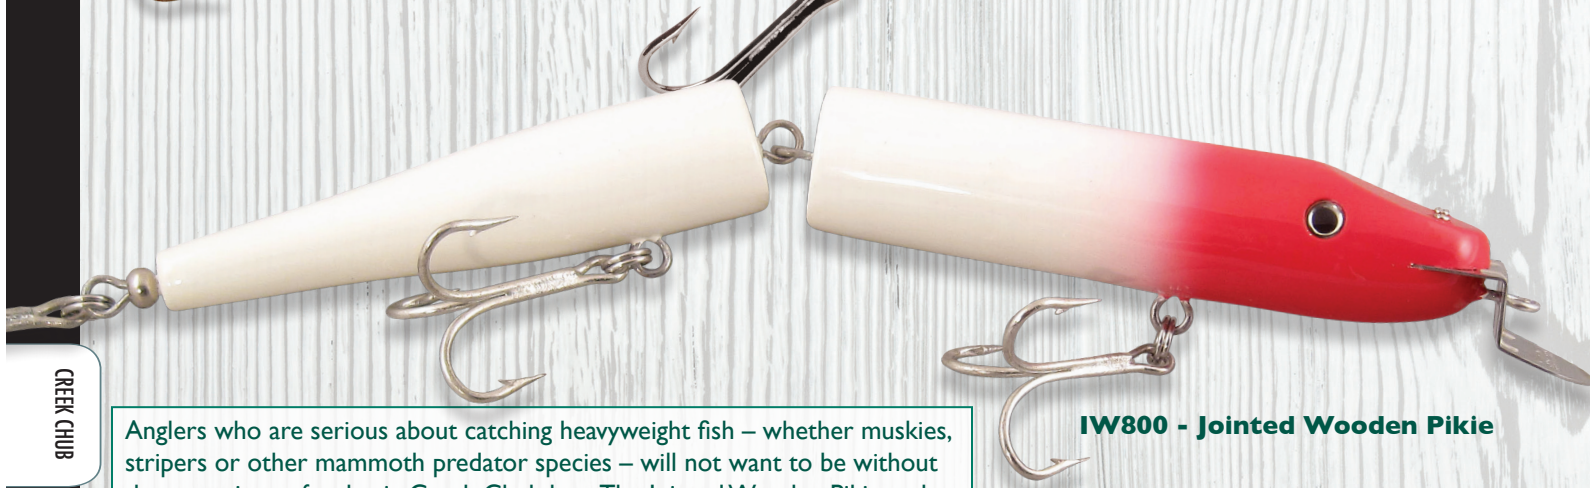

Creek Chub®

17400 - Surfster (7")
(Heavy duty thru-wire construction)

17300 - Surfster (6")
(Heavy duty thru-wire construction)

Built with Saltwater Grade Components & Stout Hard Wood Body

- Traditional Stainless Steel Lip
- Super Tough Stainless Steel
- Ultra Realistic Large Pupil Eyes
- The Perfect Target for Big Predators
- Rugged Heavy Swivels
- Sturdy Triple Split Rings
- 3X Saltwater Grade Hooks

17200 - Surfster (4 1/2")
(Heavy duty thru-wire construction)

Model	Description	Size (in) (mm)	Weight (oz) (g)	Hook	Cranking
17400	Surfster	7" 184 mm	4 oz 116 g	5/0 Saltwater Hooks	Subsurface
17300	Surfster	6" 145 mm	2 1/2 oz 72 g	4/0 Saltwater Hooks	Subsurface
17200	Surfster	4 1/2" 112 mm	1 1/2 oz 43g	2/0 Saltwater Hooks	Subsurface

WOODEN PIKIE™

IW6800 - Wooden Pike
(Heavy duty thru-wire construction)

IW800 - Jointed Wooden Pike

Anglers who are serious about catching heavyweight fish – whether muskies, stripers or other mammoth predator species – will not want to be without these versions of a classic Creek Chub lure. The Jointed Wooden Pike and Wooden Pike offer the classic Pike's distinctive fish-imitating profile, but are super-sized, traditional wood construction and equipped with ultra heavy-duty hardware and thru-wire construction. Both are designed to be cast L-O-N-G distances but are equally effective as trolling plugs.