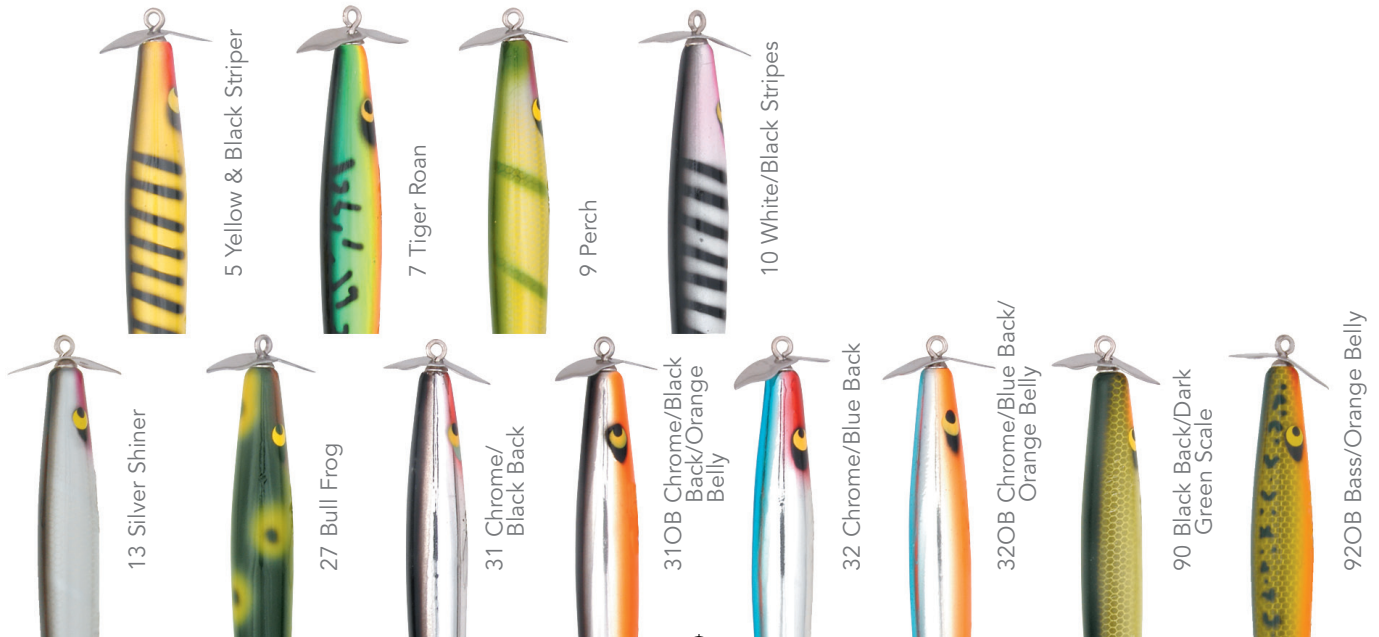

The first lure to be produced with this new "mass production" equipment was the renowned Devil's Horse®. Since most anglers used level-wind style reels, dad designed the Devil's Horse® first as a heavier, slow-sinking lure, one that was easy to cast with these reels. Later, with the advent of spinning and spin-cast reels, he began to turn-out a lighter, floating model of this now locally popular and productive lure.

MODEL	NAME	SIZE (in)	SIZE (cm)	WEIGHT (oz)	WEIGHT (g)	HOOK SIZE
AF100	Devil's Horse	4 1/2	11.4	3/8	10.5	#5
AF200	Devil's Horse	4 1/2	11.4	1/2	12.0	#3

Devil's Horse® Available Colors

AF100	Devil's Horse	5, 7, 9, 10, 13, 27, 31, 31OB, 32, 32OB, 90, 92OB
AF200	Devil's Horse	5, 7, 10, 13, 27, 31, 90

AF100
Chrome/Blue Back/
Orange Belly

AF200
Perch

13 Silver Shiner

27 Bull Frog

31 Chrome/
Black Back

31OB Chrome/Black
Back/Orange
Belly

32 Chrome/Blue Back

32OB Chrome/Blue Back/
Orange Belly