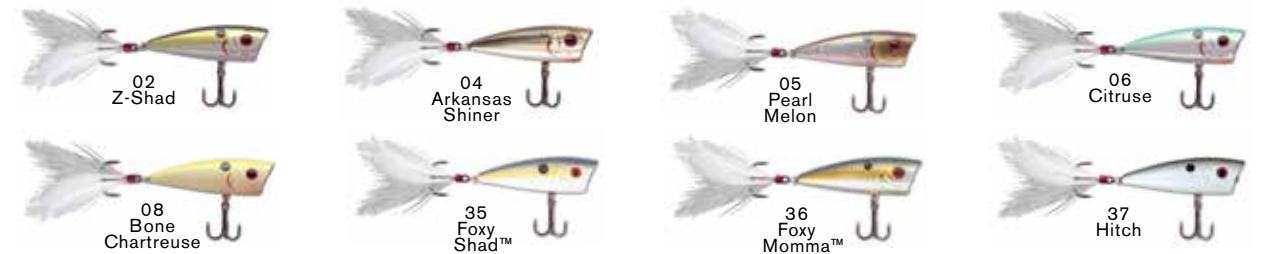

MODEL	WEIGHT	SIZE	HOOK SIZE	DEPTH	COLORS
XCalibur Xz2	1/4oz. / 97.3g	2-5/16in. / 5.85cm	#6 In-line Tx3™	Topwater	02, 04, 05, 06, 08, 35, 36
XCalibur Xz3	3/8oz. / 10.6g	2-3/4in. / 6.99cm	#4 In-line Tx3™	Topwater	02, 04, 05, 35, 36, 37

LADIES AND GENTLEMEN, THE TOPWATER KING! He's been described as the best topwater fisherman in the world. Zell Rowland single-handedly brought the Rebel Pop-R out of retirement, and the Zell Pop is the topwater chugger/popper/walker he created to do exactly what he wanted. As the most versatile popper on the market, the Zell Pop pops, chugs and even walks-the-dog. High-quality components include a feathered back treble, 3-D red eye, etched scale patterns and the most effective color patterns on the market. Two sizes match any hatch.

red eyes **3D**

XCALIBUR