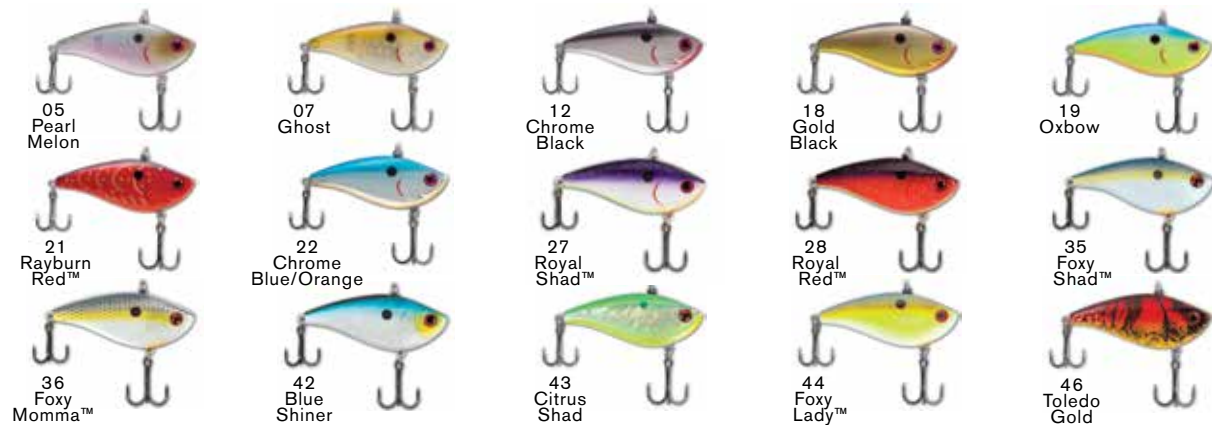

## R E A L C R A W ®

In short, Real Craw is a super-realistic crawfish pattern on the best quality shallow-running crankbait. Plus, the price won't bust the wallet. Seven color variations adorn these square-lip crankbaits that feature raised, molded-in red crustacean eyes, top quality components and a tough, true-running attitude.

## REAL CRAW®

Real Craw is more than the most realistic and effective color pattern on the market – it's an exoskeleton that feels like a living thing in the water. Nothing looks and feels more like a fleeing crawfish than the XCalibur Xr50 in the new Real Craw series. A detailed, multi-step painting process produces a muted color pattern that gives a crawfish look to an already effective lure design. Raised blood-red crustacean eyes are positioned at the tail of the bait and Tx3 in-line hooks ride against the body to reduce snags.

MODEL	WEIGHT	SIZE	HOOK SIZE	DEPTH	COLORS
XCalibur Xr50	5/8oz. / 16.4g	2-1/2in. / 6.5cm	#4-belly / #6-tail In-line Tx3™	Sinker	Available in all colors shown

XCALIBUR

# ONE KNOCKER®

**Xrk75**

**Xrk50**

**Xrk25**

One Klocker® baits are specially marked with a second shad dot & K symbol.

MODEL	WEIGHT	SIZE	HOOK SIZE	DEPTH	COLORS
XCalibur Xrk25	1/4 oz. / 7.10g	2-1/4in. / 5.75cm	#6-belly / #6-tail In-line Tx3™	Sinker	12, 18, 21, 22, 35, 36
XCalibur Xrk50	5/8oz. / 16.4g	2-1/2in. / 6.5cm	#4-belly / #6-tail In-line Tx3™	Sinker	Available in all colors shown
XCalibur Xrk75	3/4oz. / 22.9g	3in. / 7.69cm	#2-belly / #4-tail In-line Tx3™	Sinker	7, 12, 18, 21, 22, 27, 28, 35, 36, 46