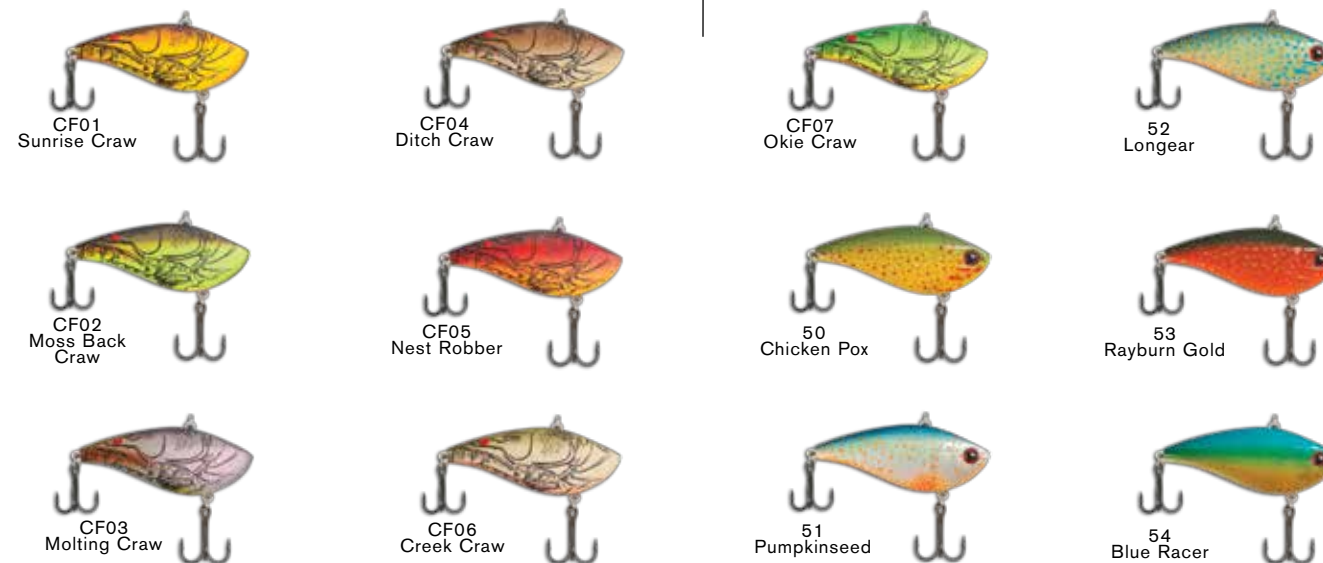

MODEL	WEIGHT	SIZE	HOOK SIZE	DEPTH	COLORS
XCalibur Xr50	5/8oz. / 16.4g	2-1/2in. / 6.5cm	#4-belly / #6-tail In-line Tx3™	Sinker	Available in all colors shown

XCALIBUR