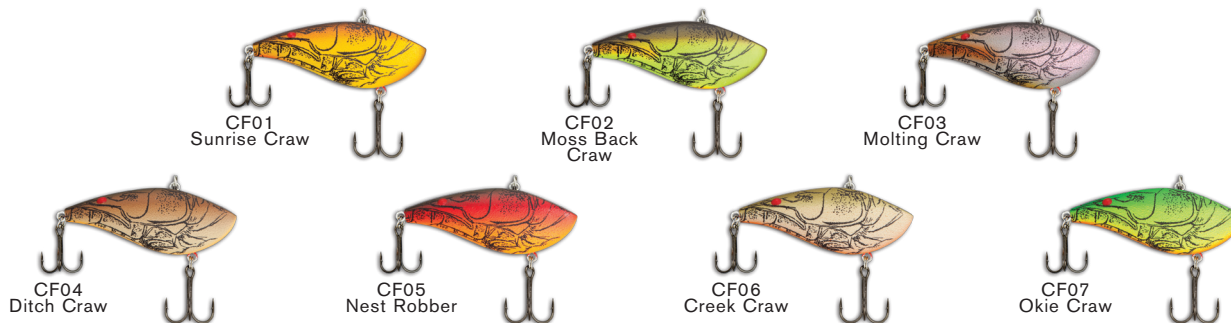

Real Craw is more than the most realistic and effective color pattern on the market – it’s an exoskeleton that feels like a living thing in the water. Nothing looks and feels more like a fleeing crawfish than the XCalibur Xr50 in the new Real Craw series. A detailed, multi-step painting process produces a muted color pattern that gives an exacting crawfish look to an already effective lure design. Raised blood-red crustacean eyes are positioned at the tail of the bait and Tx3 in-line hooks ride against the body to reduce snags.

Xr50

REAL CRAW®

MODEL	WEIGHT	SIZE	HOOK SIZE	DEPTH	COLORS
XCalibur Xr50	5/8oz. / 16.4g	2-1/2in. / 6.5cm	#4-belly / #6-tail In-line Tx3™	Sinker	Available in all colors shown