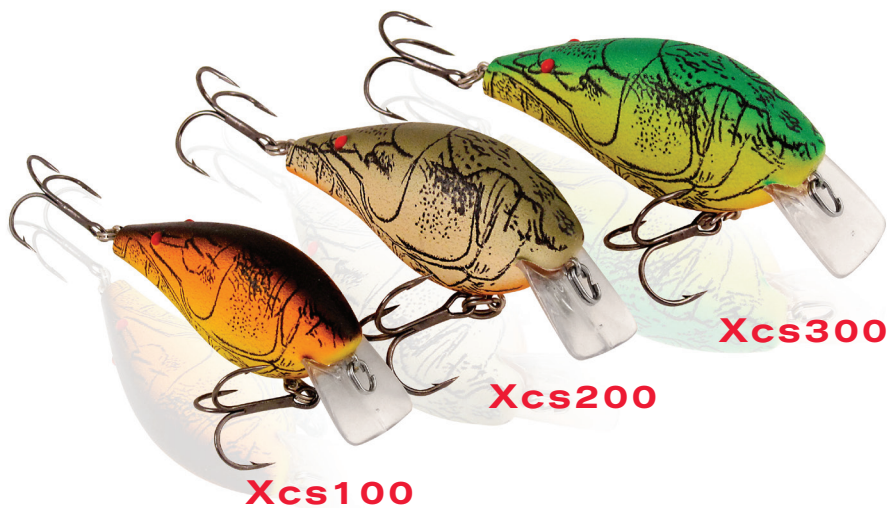

80 Olive Shad

81 Deadly Shad

82 Melon

83 Violet Collision

88 Foxy Shad

Tx³ trebles

XCALIBUR

MODEL	WEIGHT	SIZE	HOOK SIZE	DEPTH	COLORS
XCalibur XEE4	1/2oz. / 12.7g	4-1/2in. / 11.4cm	#6 In-line Tx3™	3-5 feet suspending	All colors shown.

It takes a certain type of lure to join the XCalibur Hi-Tek Tackle team. It's got to be top-of-the-line with the most advanced design, manufacturing and components to ensure that when an angler buys an XCalibur, he knows he's getting the best. The new XEE4 Eeratic Shad perfectly fits this mold. Like the name implies, Eeratic is the key word to this suspending lure's action. The nose-down attitude of the bait in the water means it gets to its maximum depth quick, and shoots off left or right with each twitch of the rod. The internal casting system delivers super-long-casts. The innovative and effective color patterns are the result of a multi-step painting process, and red 3D eyes give bass and other gamefish a solid target for the strike.

In short, Real Craw is a super-realistic crawfish pattern on the best quality shallow-running crankbait. Plus, the price won't bust the wallet. Seven color variations adorn these square-lip crankbaits that feature raised, molded-in red crustacean eyes, top quality components and a tough, true-running attitude.

XCalibur's Xcs Series of square lip crankbaits jumped on the scene and anglers quickly realized they were the best quality (and most effective) shallow running crankbaits on the market. Now with the new Real Gill color patterns, the Xcs Series takes another jump ahead of the curve. From realistic Pumpkinseed to unique Blue Racer, the Real Gill series Xcs separates itself from the competition.