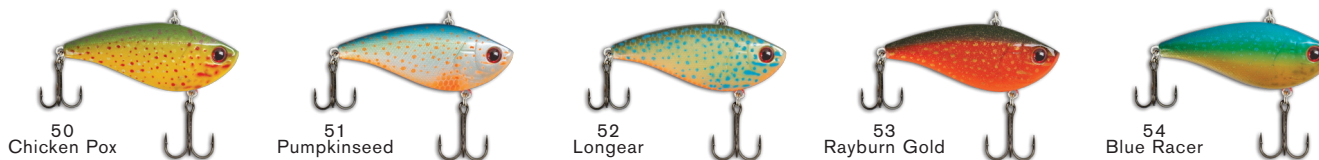

One look at the new Real Gill Xr50 Rattle Bait and you’ll be sold – these are the most realistic bluegill and panfish patterns on the market. In addition to the realism, the details on these Real Gill Xr50’s create a more three-dimensional look in the water. It’s an exacting, multi-step painting process, but the result is a truly effective bait. Three-dimensional red eyes and Tx3 in-line hooks that ride against the body to reduce snags complete the package.

Xr50

REAL GILL®

MODEL	WEIGHT	SIZE	HOOK SIZE	DEPTH	COLORS
XCalibur Xr50	5/8oz. / 16.4g	2-1/2in. / 6.5cm	#4-belly / #6-tail In-line Tx3™	Sinker	Available in all colors shown