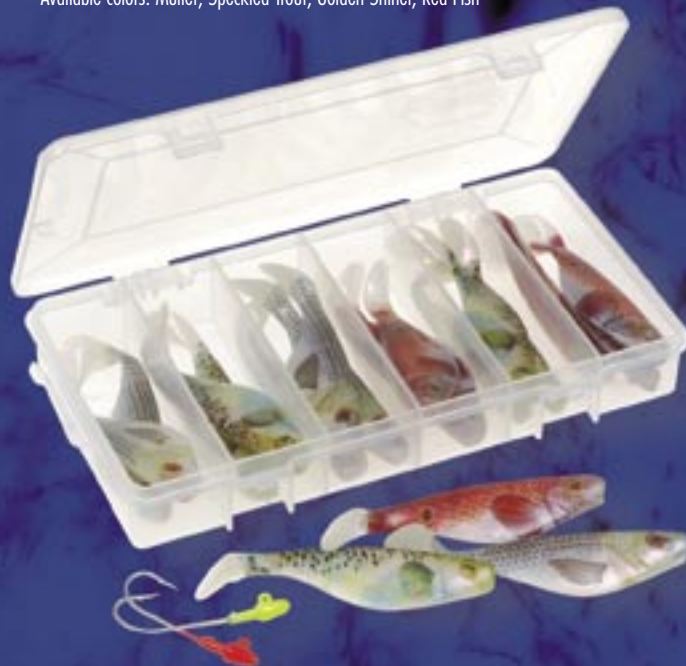

- 4" RMM401 Mullet
- 4" RMM402 Shad
- 4" RMM404 Fire Tiger
- 4" RMM405 Golden Shiner
- 4" RMM407 Speckled Trout
- 4" RMM409 Red Fish

3" - 5 ct.
4" - 6 ct.

Mystic 2" Shad Kit

The 2" Shad Kit is great for crappie and white bass. A good selection of the best colors and jigheads will have you ready to go when you get to the water.

RMS2KIT: 48 baits, 2 heads, 6 compartment box
Available colors: Mullet, Shad, Fire Tiger, Golden Shiner

Mystic 4" Shad Kit

All the colors you need, the right jigheads, neatly stored in this compact tackle box. The 4" Shad Kit is ready to go after the big strippers and salt water species.

RMS4SKIT: 18 baits, 2 heads, 6 compartment box
Available colors: Mullet, Speckled Trout, Golden Shiner, Red Fish

Mystic 5" Salt Water Fingerling Kit

Trout and Redfish love glass minnows. The Mystic Fingerling featuring our patented four color imaging process and Live Prey Technology (LPT) makes this bait the most realistic soft jerkbait on the market.