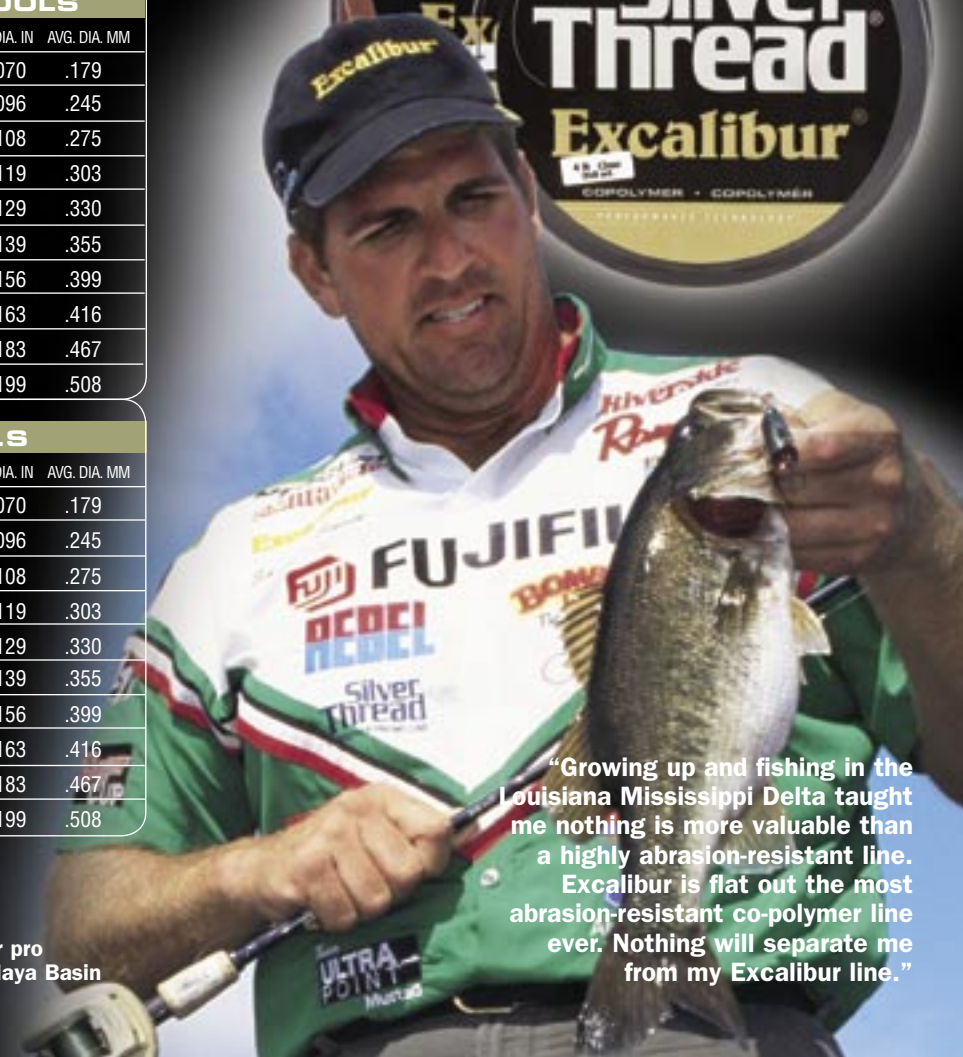

EXCALIBUR FILLER SPOOLS

SKU	YDS	METERS	LB TEST.	KG	AVG. DIA. IN	AVG. DIA. MM
ZSTX400350	350	320	4	1.8	.0070	.179
ZSTX600350	350	320	6	2.7	.0096	.245
ZSTX800350	350	320	8	3.6	.0108	.275
ZSTX1000350	350	320	10	4.5	.0119	.303
ZSTX1200350	350	320	12	5.4	.0129	.330
ZSTX1400350	350	320	14	6.4	.0139	.355
ZSTX1700350	350	320	17	7.7	.0156	.399
ZSTX2000350	350	320	20	9.1	.0163	.416
ZSTX2500350	350	320	25	11.3	.0183	.467
ZSTX3000350	350	320	30	13.6	.0199	.508

CLEAR

EXCALIBUR MINI BULK SPOOLS

SKU	YDS	METERS	LB TEST.	KG	AVG. DIA. IN	AVG. DIA. MM
ZSTX401000	1,000	914	4	1.8	.0070	.179
ZSTX601000	1,000	914	6	2.7	.0096	.245
ZSTX801000	1,000	914	8	3.6	.0108	.275
ZSTX1001000	1,000	914	10	4.5	.0119	.303
ZSTX1201000	1,000	914	12	5.4	.0129	.330
ZSTX1401000	1,000	914	14	6.4	.0139	.355
ZSTX1701000	1,000	914	17	7.7	.0156	.399
ZSTX2001000	1,000	914	20	9.1	.0163	.416
ZSTX2501000	1,000	914	25	11.3	.0183	.467
ZSTX3001000	1,000	914	30	13.6	.0199	.508

CLEAR

EXCALIBUR BULK SPOOLS

SKU	YDS	METERS	LB TEST.	KG	AVG. DIA. IN	AVG. DIA. MM
ZSTX403000	3,000	2,742	4	1.8	.0070	.179
ZSTX603000	3,000	2,742	6	2.7	.0096	.245
ZSTX803000	3,000	2,742	8	3.6	.0108	.275
ZSTX1003000	3,000	2,742	10	4.5	.0119	.303
ZSTX1203000	3,000	2,742	12	5.4	.0129	.330
ZSTX1403000	3,000	2,742	14	6.4	.0139	.355
ZSTX1703000	3,000	2,742	17	7.7	.0156	.399
ZSTX2003000	3,000	2,742	20	9.1	.0163	.416
ZSTX2503000	3,000	2,742	25	11.3	.0183	.467
ZSTX3003000	3,000	2,742	30	13.6	.0199	.508

Silver Thread® Excalibur®

"Growing up and fishing in the Louisiana Mississippi Delta taught me nothing is more valuable than a highly abrasion-resistant line. Excalibur is flat out the most abrasion-resistant co-polymer line ever. Nothing will separate me from my Excalibur line."

Sam Swett, FLW and Bassmaster Tour pro
Winner FLW Tour Tournament Atchafalaya Basin