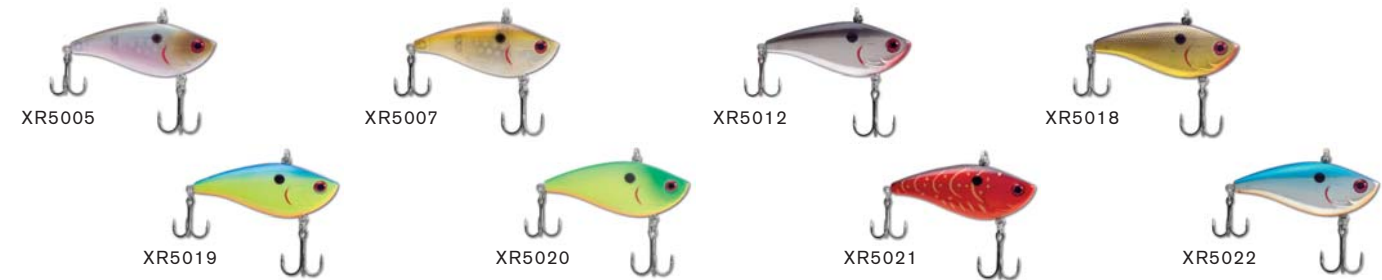

THIS JERKBAIT RUNS TRUE & BALANCED

when cast or trolled at any speed and jerks around like the mortally wounded when twitched.

It's deadly any way you fish it.

Our ultra-realistic etched finish fools the most pressured fish and elicits an instant reaction on the sales floor.

TX3
trebles

XZ22

Z E L L P O P

Xr50

R A T T L E B A I T

3D red eyes

THE QUICKEST WAY to be a master of poppin' and chuggin'? Fish a bait designed by the world's finest topwater fisherman, Zell Rowland. He hand-carved the prototype that became the ZellPop. It spits with the slightest twitch and sits tail down to bring the big boys crashing to the top. We put Zell's name on the bait to give it as much appeal on the shelf as it has on the surface.

MODEL	WEIGHT	SIZE	COLOR	ITEM#
XCalibur Xz2	1/4oz. / 7.3g	2-5/16in. / 5.85cm	T-Shad	XZ201
XCalibur Xz2	1/4oz. / 7.3g	2-5/16in. / 5.85cm	Z-Shad	XZ202
XCalibur Xz2	1/4oz. / 7.3g	2-5/16in. / 5.85cm	Gold Bream	XZ203
XCalibur Xz2	1/4oz. / 7.3g	2-5/16in. / 5.85cm	Arkansas Shiner	XZ204
XCalibur Xz2	1/4oz. / 7.3g	2-5/16in. / 5.85cm	Pearl Melon	XZ205
XCalibur Xz2	1/4oz. / 7.3g	2-5/16in. / 5.85cm	Citrus	XZ206
XCalibur Xz2	1/4oz. / 7.3g	2-5/16in. / 5.85cm	Ghost	XZ207
XCalibur Xz2	1/4oz. / 7.3g	2-5/16in. / 5.85cm	Bone Chart	XZ208

SIMPLY IMPOSSIBLE TO FISH WRONG. This lipless crank brings them in from far-off with super-loud rattles and a tight, precision-tuned wiggle. It casts like a bullet and emits an awesome amount of vibration at a death-cry-of-a-minnow pitch. Etched detail and a high-shine finish make them a sure sell under water and on display.