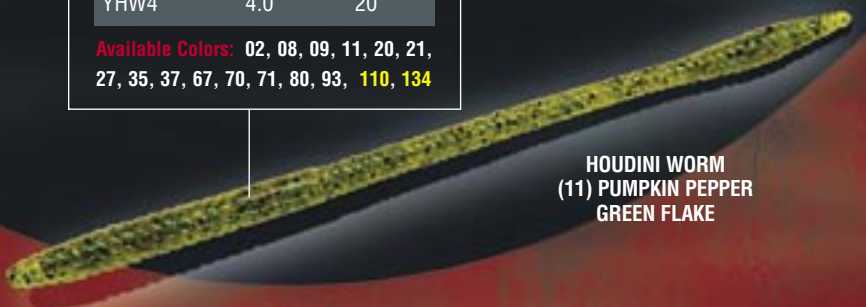

HOUDINI WORM
(11) PUMPKIN PEPPER
GREEN FLAKE