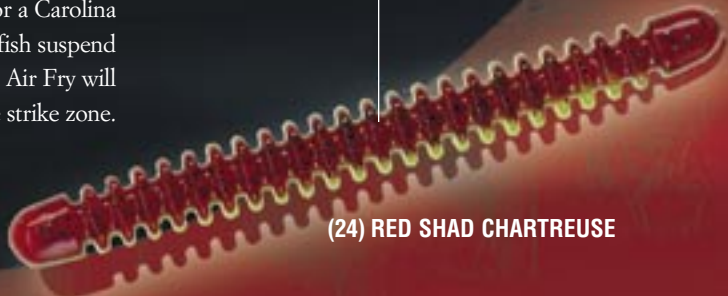

Rib Fry

PRODUCT NUMBER	LENGTH	BAG COUNT
YRF4	4.5"	15

Available Colors: 07, 08, 09, 20, 24, 32, 33, 34, 67, 70

(24) RED SHAD CHARTREUSE