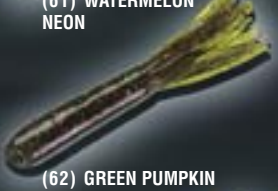

(01) BLACK NEON

(58) OZARK SMOKE

(04) JUNEBUG

(59) GREEN PUMPKIN CHARTREUSE

(07) CAROLINA PUMPKIN

(60) CRAWFISH GREEN FLAKE

(70) WATERMELON GOLD FLAKE

(99) CLEAR GREEN HI-PO

(09) WATERMELON SEED

(61) WATERMELON NEON

(71) WATERMELON BLUE FLAKE

(100) SAND PEPPER

(11) PUMPKIN PEPPER GREEN FLAKE

(62) GREEN PUMPKIN FIRECRACKER

(96) SMOKE/GOLD SILVER FLAKE

(101) FIRE & ICE

(12) BLACK BLUE

(63) WATERMELON COPPER FLAKE

(97) GREEN PUMPKIN PEPPER COPPER FLAKE

(102) SUNSHINE PEPPER COPPER FLAKE

(18) GREEN PUMPKIN

(64) BLUEGILL

(98) ERIE GREEN GOLD FLAKE

(103) MUSTARD GREEN PEPPER

(20) SMOKE RED PEPPER

(65) SMOKE SILVER FLAKE

(61) WATERMELON NEON

(21) BLACK BLUE FLAKE

(26) WHITE SILVER FLAKE

Bulk Package

Mega Tube		
PRODUCT NUMBER	LENGTH	BAG COUNT
YMT3	3.0"	10
YMT4	4.0"	10
Available Colors: 01, 04, 07, 09, 11, 12, 18, 20, 21, 26, 58, 59, 60, 61, 62, 63, 64, 65, 70, 71, 96, 97, 98, 99, 100, 101, 102, 103		
YMT4B (bulk)	4.0"	50
Available Colors: 01, 04, 09, 12, 18, 20, 26, 59, 61		