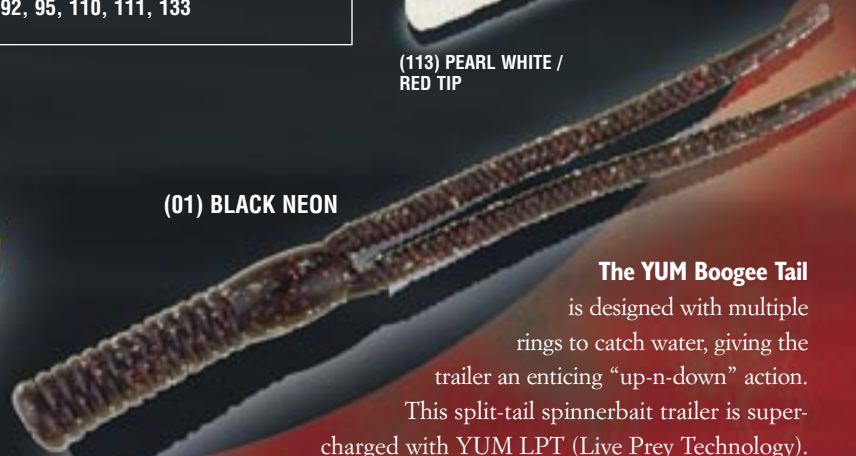

(01) BLACK NEON

The YUM Boogee Tail

is designed with multiple rings to catch water, giving the trailer an enticing "up-n-down" action. This split-tail spinnerbait trailer is super-charged with YUM LPT (Live Prey Technology).