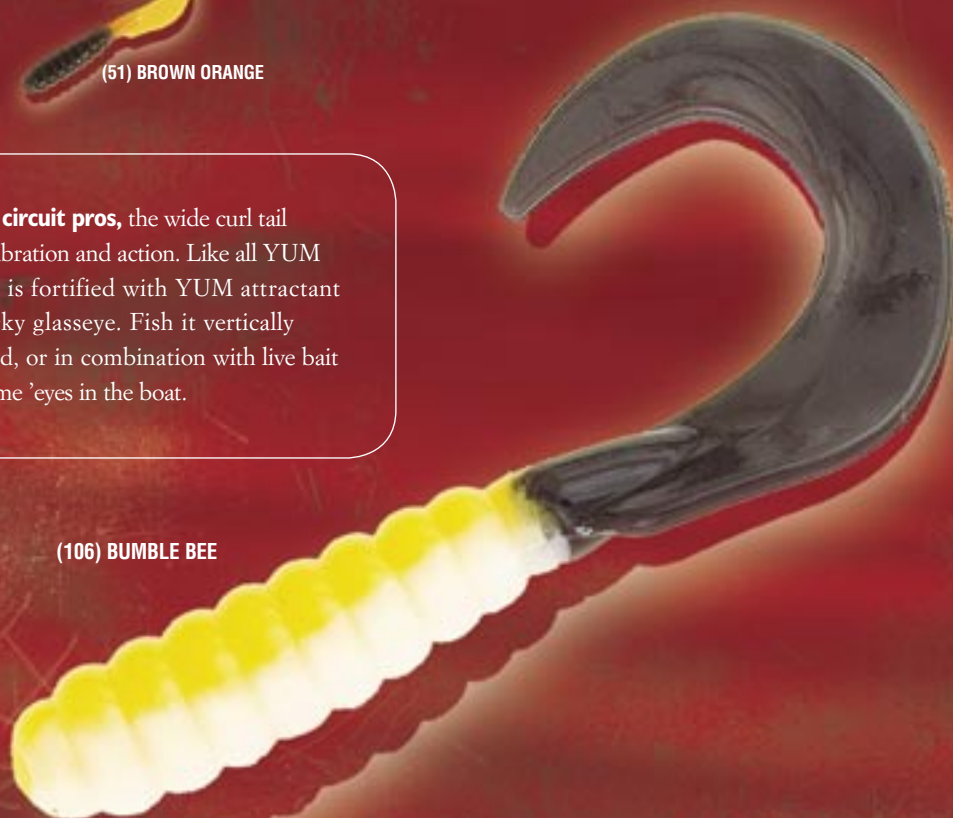

Walleye Grub

PRODUCT NO.	LENGTH	BAG COUNT
YWG3	3.0"	25
YWG4	4.0"	20

Available Colors: 01, 17, 27, 39, 49, 50, 51, 52, 53, 54, 55, 56, 65, 94, 95, 104, 105, 106, 107, 108, 109, 210

(106) BUMBLE BEE