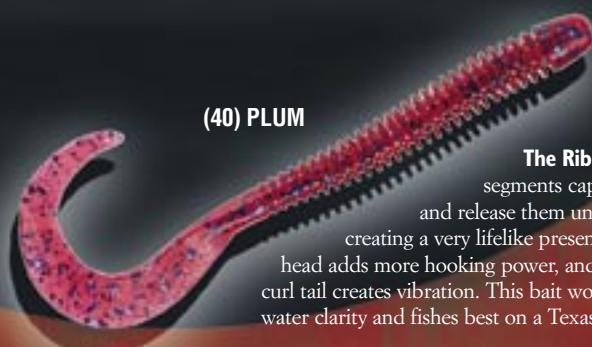

Yum® Ribbontail™

2 New Colors!

Yum® RibWorm™

(11) PUMPKIN PEPPER / GREEN FLAKE

Ribbontail

PRODUCT NUMBER	LENGTH	BAG COUNT
YRT6	6.0"	15
YRT7	7.5"	15
YRT10	10.0"	10

Available Colors:

01, 03, 04, 05, 09, 11, 13, 19, 21, 40, 41, 43, 44, 69, 92, 110, 111, 135

2 New Colors!

Rib Worm

PRODUCT NUMBER	LENGTH	BAG COUNT
YRW4	4.0"	15
YRW6	6.0"	15

Available Colors: 02, 04, 05, 08, 09, 11, 20, 31, 34, 35, 40, 41, 58, 67, 69, 70, 71, 110

The Rib Worm's ringed segments capture air bubbles and release them under the water, creating a very lifelike presentation. A thick head adds more hooking power, and the oversized curl tail creates vibration. This bait works great in any water clarity and fishes best on a Texas rig.