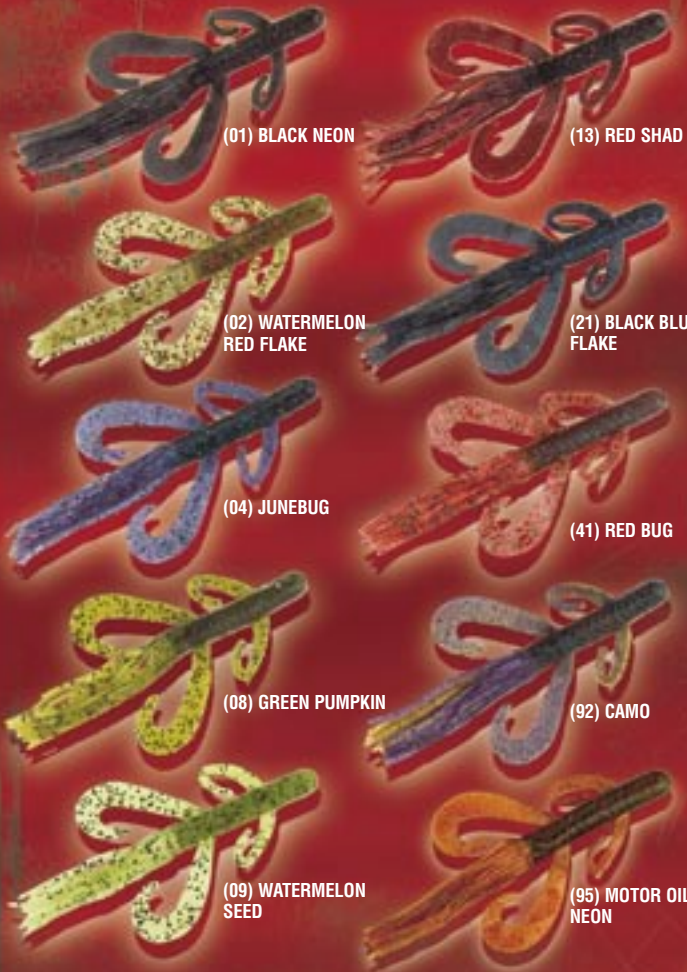

(01) BLACK NEON

(13) RED SHAD

(02) WATERMELON RED FLAKE

(21) BLACK BLUE FLAKE

(04) JUNEBUG

(41) RED BUG

(08) GREEN PUMPKIN

(92) CAMO

(09) WATERMELON SEED

(95) MOTOR OIL NEON

(08) GREEN PUMPKIN

(09) WATERMELON SEED

(11) PUMPKIN PEPPER / GREEN FLAKE

(13) RED SHAD

(14) DARK GRASSHOPPER

(17) FIRETIGER

(21) BLACK BLUE FLAKE

(26) WHITE SILVER FLAKE

(34) TEXAS SMOKE

(60) CRAWFISH GREEN FLAKE

(68) ELECTRIC BLUE

(82) SMOKE SILVER

Wooly HawgCraw

PRODUCT NUMBER	LENGTH	BAG COUNT
YWHC4	4.0"	8

Available Colors: 01, 02, 03, 04, 08, 09, 11, 13, 14, 17, 21, 26, 34, 60, 68, 82