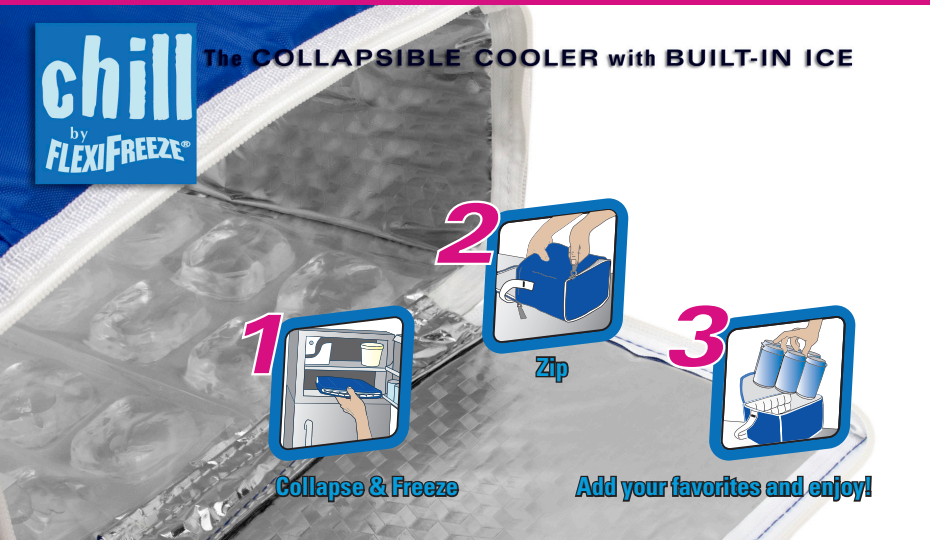

Size: 9W x 6H x 5.5D  
Imprint Area: 4W x 2H / pocket

**\$2.18**

**new** A652 Sports Cooler

Size: 8W x 10.5H x 6.5D  
Imprint Area: 4.75W X 4.75H / Pocket

**\$9.49**

**chill**  
by  
**FLEXIFREEZE®**

The COLLAPSIBLE COOLER with BUILT-IN ICE