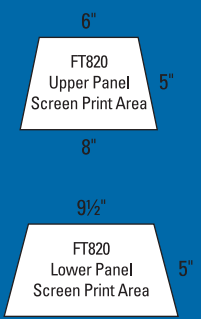

FT820 totes® Stormbeater® Golf Stick Umbrella

Arc: 60"

$21.48