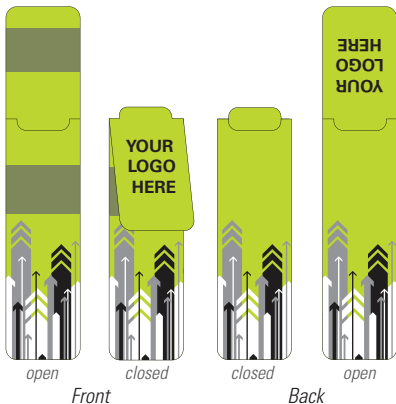

V6456

Size: 5.25W x 9H

Imprint: 3 square inches / front

\$4.98

WAS 5.70, SAVE 13%

100 piece minimum (C) deboss

V6456
red

black chocolate plum burnt orange avocado navy orange

MagneticMark BOOKMARK

all products under \$5 free set-up all products under \$5 free set-up all products under \$5 free set-up

MagneticMark

The MagneticMark Bookmark is an innovative, worldwide-patented product available exclusively from Vitronic Promotional Group.

NEW

VT7900 Standard
Size: 1.25"W x 4"H

VT7901 Big
Size: 1.75"W x 4.75"H

Standard and Big MagneticMark bookmarks are available in **36 STOCK BACKGROUNDS & COLORS** or **CREATE YOUR OWN!**

royal red black navy forest orange teal purple lime raspberry