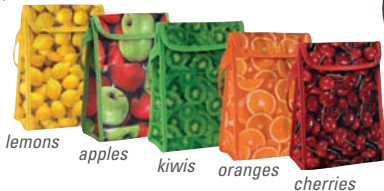

lemons apples kiwis oranges cherries