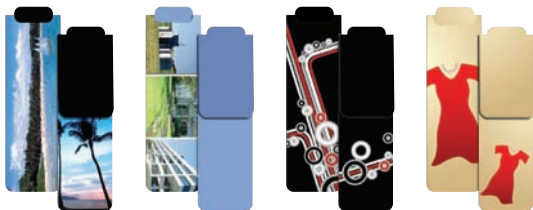

travel real estate geo rings red dress