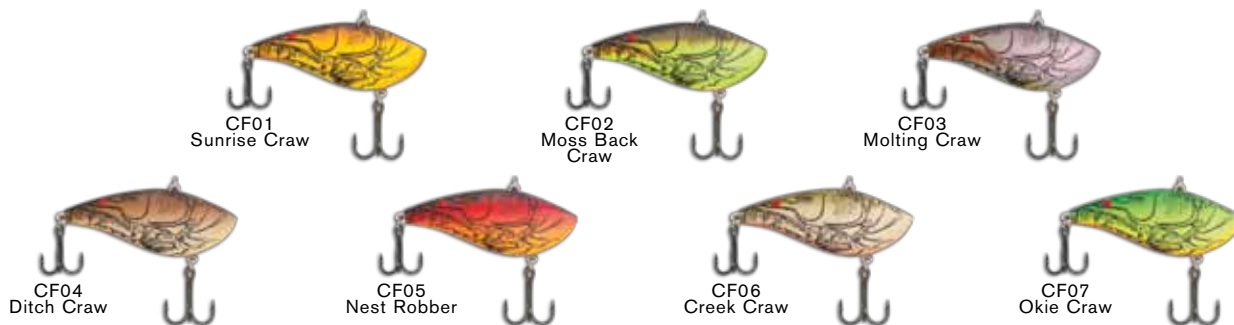

Real Craw is more than the most realistic and effective color pattern on the market – it’s an exoskeleton that feels like a living thing in the water. Nothing looks and feels more like a fleeing crawfish than the XCalibur Xr50 in the new Real Craw series. A detailed, multi-step painting process produces a muted color pattern that gives an exacting crawfish look to an already effective lure design. Raised blood-red crustacean eyes are positioned at the tail of the bait and Tx3 in-line hooks ride against the body to reduce snags.

Xr50

REAL CRAW™

MODEL	WEIGHT	SIZE	HOOK SIZE	DEPTH	COLORS
XCalibur Xr50	5/8oz. / 16.4g	2-1/2in. / 6.5cm	#4-belly / #6-tail In-line Tx3™	Sinker	Available in all colors shown