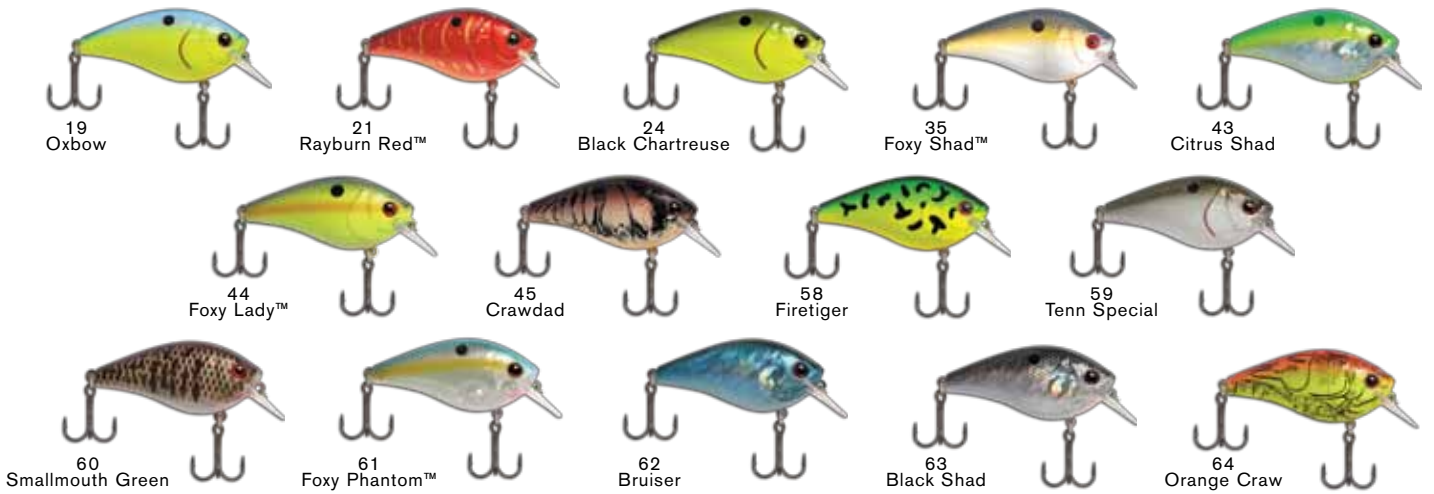

XCS

S
Q
U
A
R
E
L
I
P

X CALIBUR

HI-TEK TACKLE®

3D
red
eyes

MODEL	WEIGHT	SIZE	HOOK SIZE	DEPTH	COLORS
Alton Jones Xcs100	1/2oz. / 12.4g	2in. / 5.08cm	#4-belly / #4-tail In-line Tx3™	0-3 feet	19, 21, 24, 35, 43, 44, 45, 58, 59, 60
Tim Horton Xcs200	5/8oz. / 17.1g	2-3/4in. / 6.98cm	#2-belly / #2-tail In-line Tx3™	0-3 feet	19, 21, 24, 35, 43, 45, 58, 59, 61, 62
Edwin Evers Xcs300	3/4oz. / 19.8g	3in. / 7.62cm	#2-belly / #2-tail In-line Tx3™	0-3 feet	19, 21, 24, 35, 43, 45, 58, 59, 63, 64

The XCalibur Xcs Square Lip series has everything anglers need in a shallow-running crankbait. The XC Series comes in three sizes that will cover a wide range of forage species. The Square Lip series wobbles and semi-rolls to show its flash and the sophisticated color patterns with etched scale patterns seal the deal on shallow-feeding bass. Tx3 In-Line hooks ride up against the body to reduce snags, and the paddle shape helps the bait “bump and run” through cover to catch the big ones.