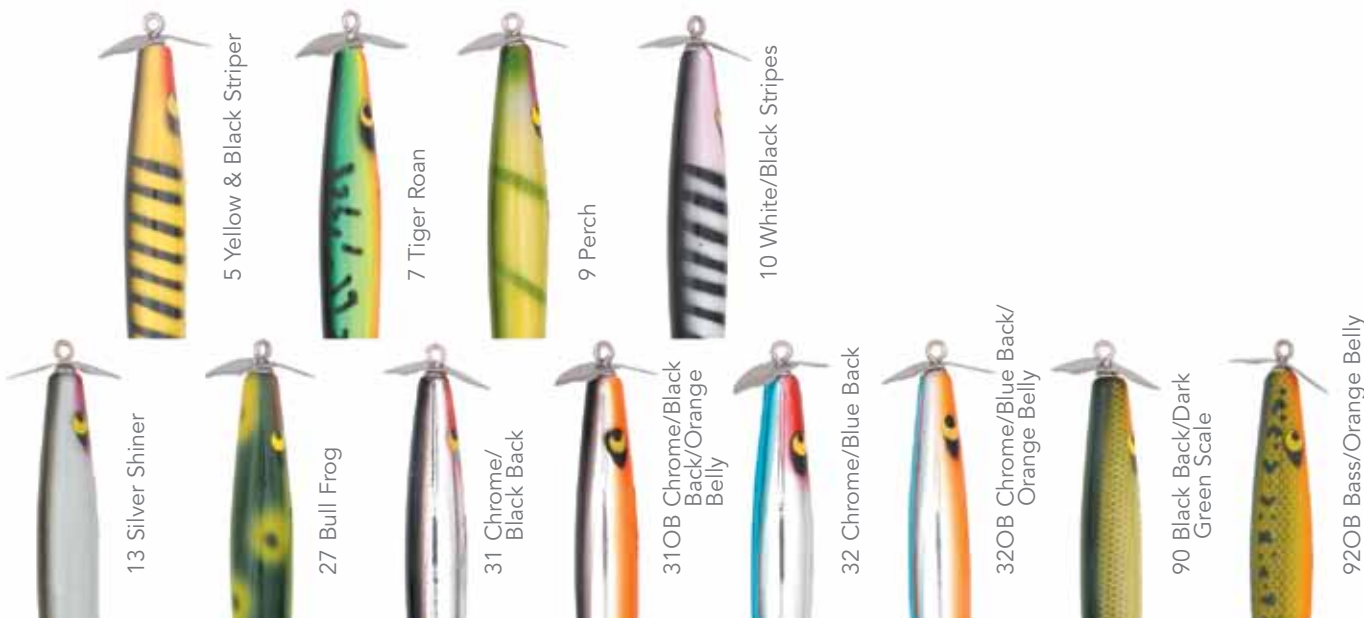

32 Chrome/Blue Back

32OB Chrome/Blue Back/Orange Belly

35 Clown

69 Gold Rogue

Set Yourself Apart™

DEVIL'S HORSE®

The Devil's Horse is a classic, prop-equipped, handcrafted wood lure. The unique buoyancy of wood combined with two carefully balanced, surface-churning propellers, duplicates the unique commotion of fleeing shad to produce rod-busting strikes from surface-feeding fish.

MODEL	NAME	SIZE (in)	SIZE (cm)	WEIGHT (oz)	WEIGHT (g)	HOOK SIZE
AF100	Devil's Horse	4 1/2	11.4	3/8	10.5	#5
AF200	Devil's Horse	4 1/2	11.4	1/2	12.0	#3

Devil's Horse Available Colors

AF100	Devil's Horse	5, 7, 9, 10, 13, 27, 31, 31OB, 32, 32OB, 90, 92OB
AF200	Devil's Horse	5, 7, 9, 10, 13, 27, 31, 90

AF100
Chrome/Blue Back/
Orange Belly

AF200
Perch

5 Yellow & Black Striper

7 Tiger Roan

9 Perch

10 White/Black Stripes

13 Silver Shiner

27 Bull Frog