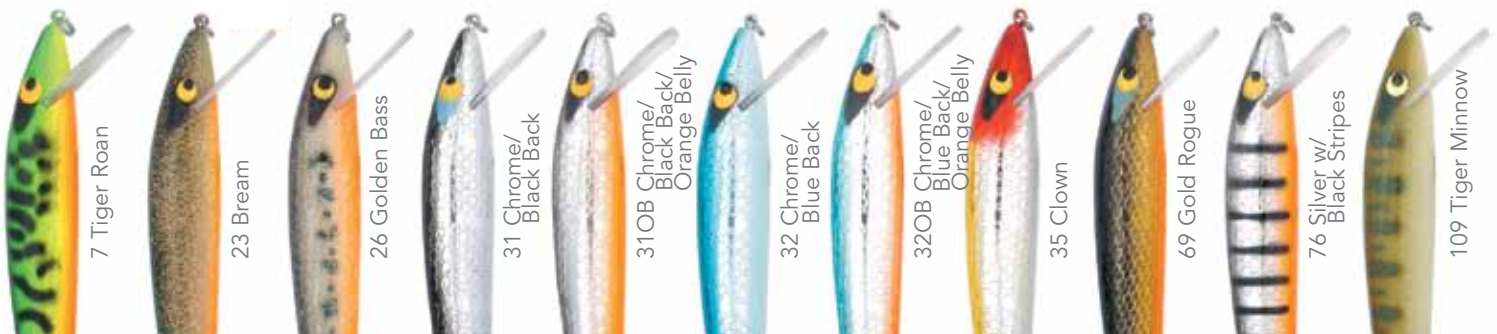

7 Tiger Roan

23 Bream

26 Golden Bass

31 Chrome/
Black Back

31OB Chrome/
Black Back/
Orange Belly

32 Chrome/
Blue Back

32OB Chrome/
Blue Back/
Orange Belly

35 Clown

69 Gold Rogue

76 Silver w/
Black Stripes

109 Tiger Minnow