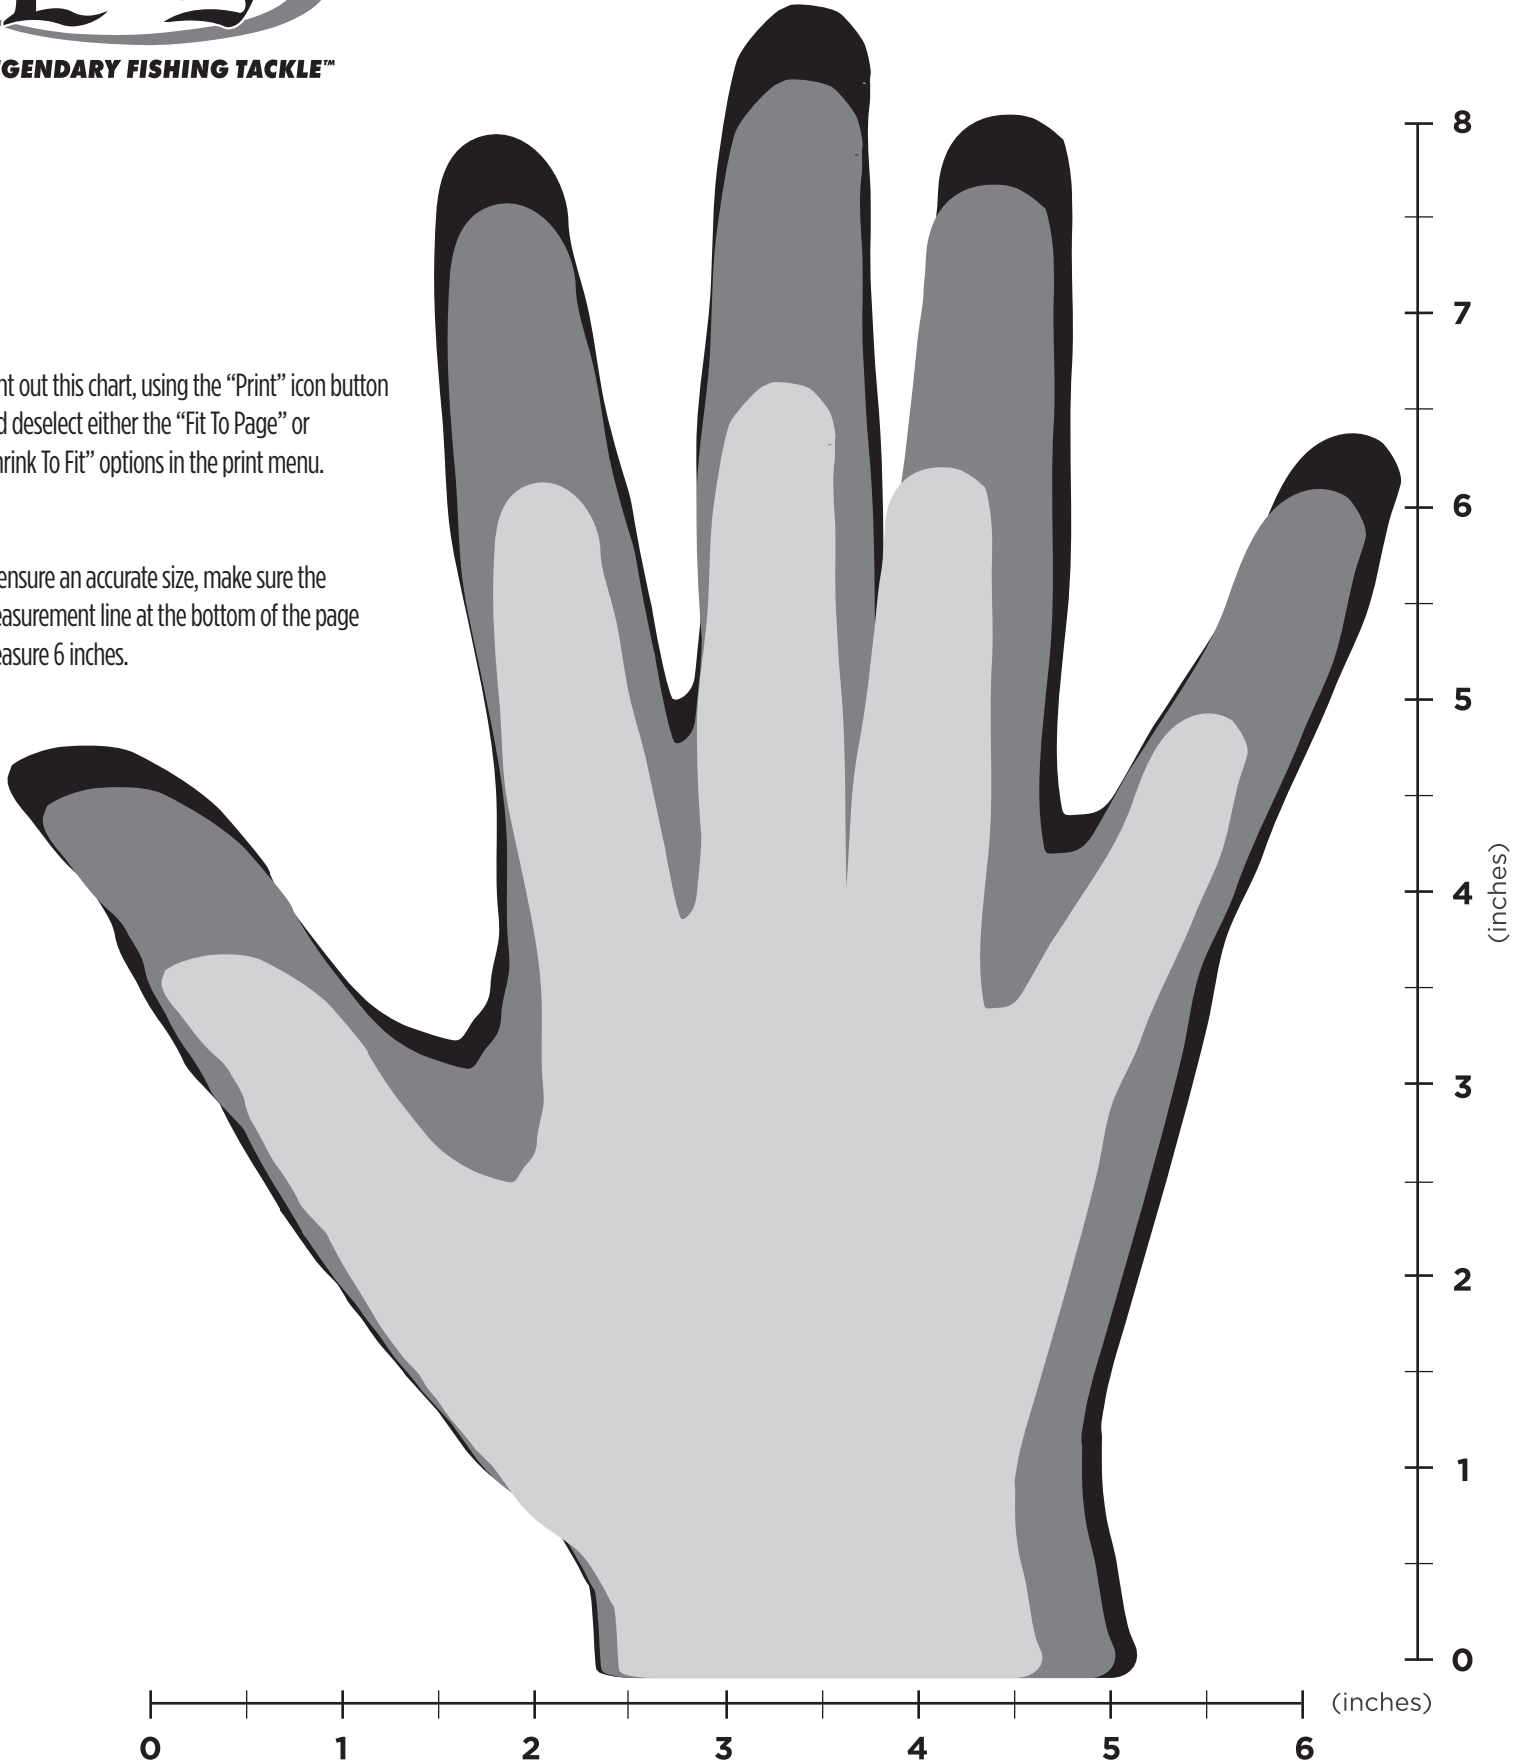

LEGENDARY FISHING TACKLE™

LINDY FISH HANDLING GLOVE SIZING GUIDE

• Print out this chart, using the “Print” icon button and deselect either the “Fit To Page” or “Shrink To Fit” options in the print menu.

• To ensure an accurate size, make sure the measurement line at the bottom of the page measure 6 inches.

XXL

8.25 - 8.75" HEIGHT
3.75 - 4.5" WIDTH

L/XL

6.75 - 8.25" HEIGHT
3.25 - 3.75" WIDTH

S/M

5.5 - 6.75" HEIGHT
2.75 - 3.5" WIDTH